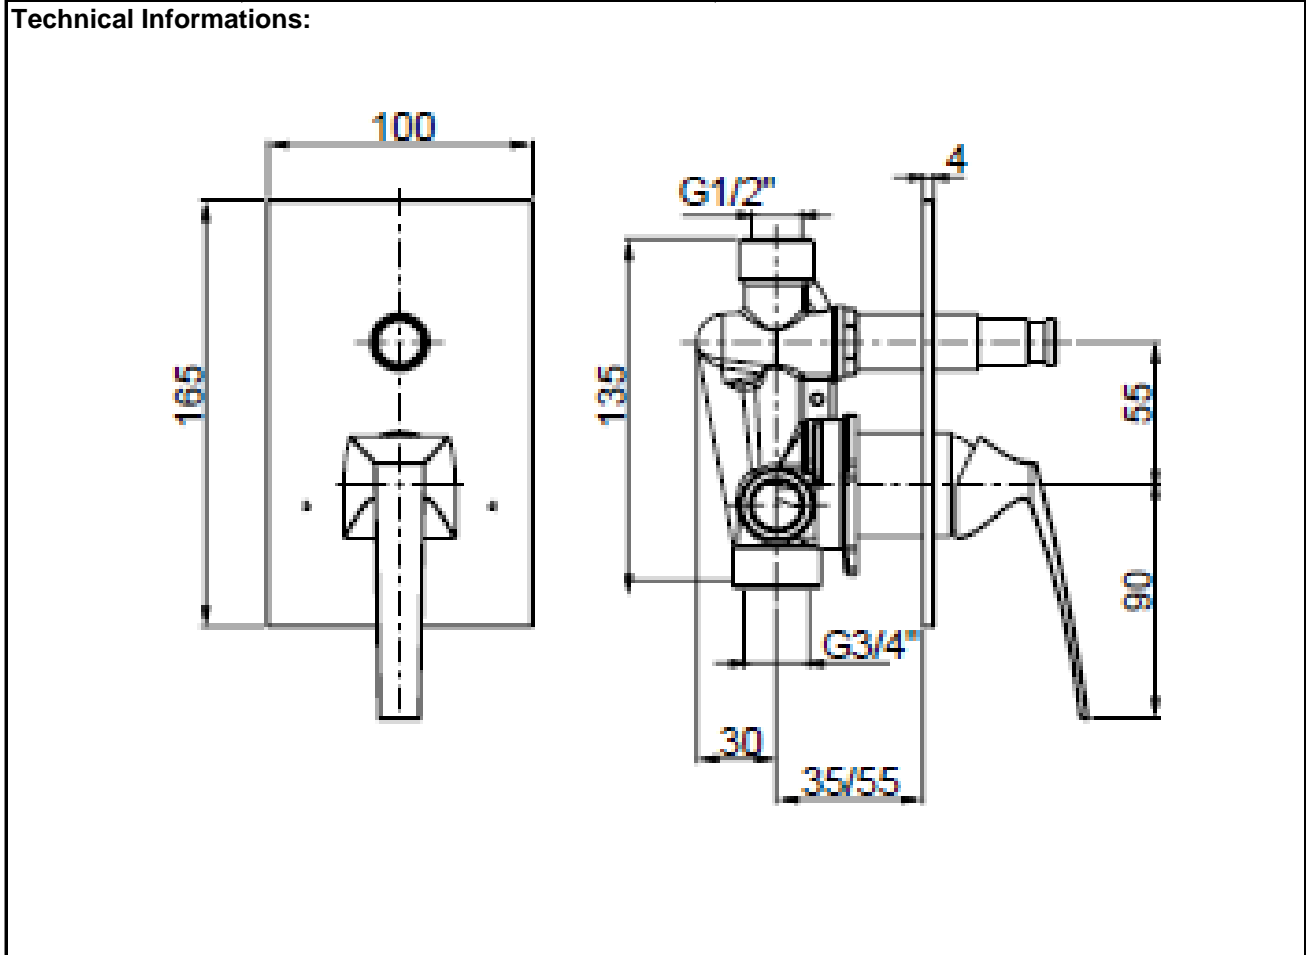

## SPECIFICATION SHEET - fittings

<b>BRAND:</b>		<b>Product Photo:</b>  
<b>ORIGIN:</b>	Italy	
<b>SERIES:</b>	<b>LUCE</b>	
<b>PRODUCT DESCRIPTION:</b>	Built-in single lever bath/shower mixer with diverter	
<b>MODEL No.</b>	84010.00	
<b>FINISH/COLOUR:</b>	Chrome plated	
<b>DIMENSIONS:</b>		
<b>OPTIONAL MATCHING PARTS:</b>		