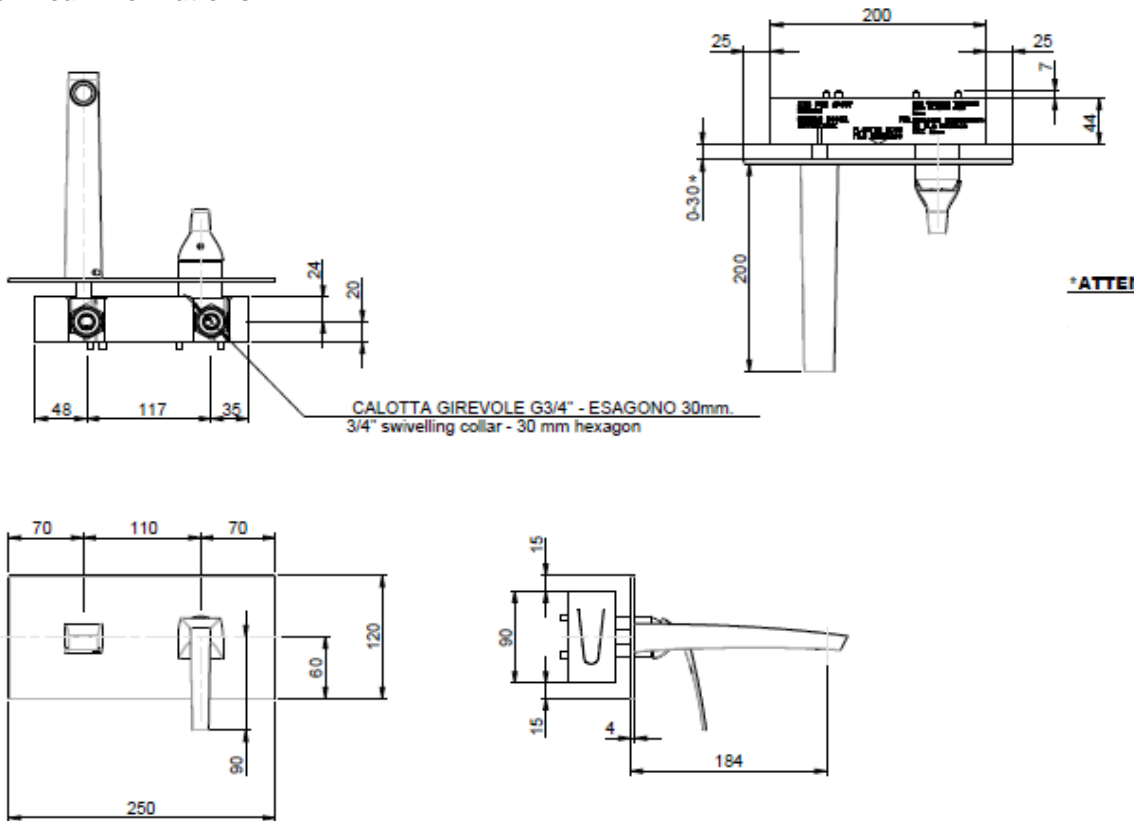

SPECIFICATION SHEET - fittings

BRAND:		Product Photo:
ORIGIN:	Italy	
SERIES:	LUCE	
PRODUCT DESCRIPTION:	Wall mounted single lever basin mixer	
MODEL No.	84034.00	
FINISH/COLOUR:	Chrome plated	
DIMENSIONS:	184mm spout projection	
OPTIONAL MATCHING PARTS:		

Technical Informations:

REMINDER:	Pipe flushing must be done before faucets are installed. Failure to do so voids the warranty.
	Do not use cleaners containing abrasive cleansers, ammonia, bleach, acids, waxes, alcohol, solvents or other products not recommended for chrome.
	All information is for reference only, installation shall always be based on the actual product delivered.