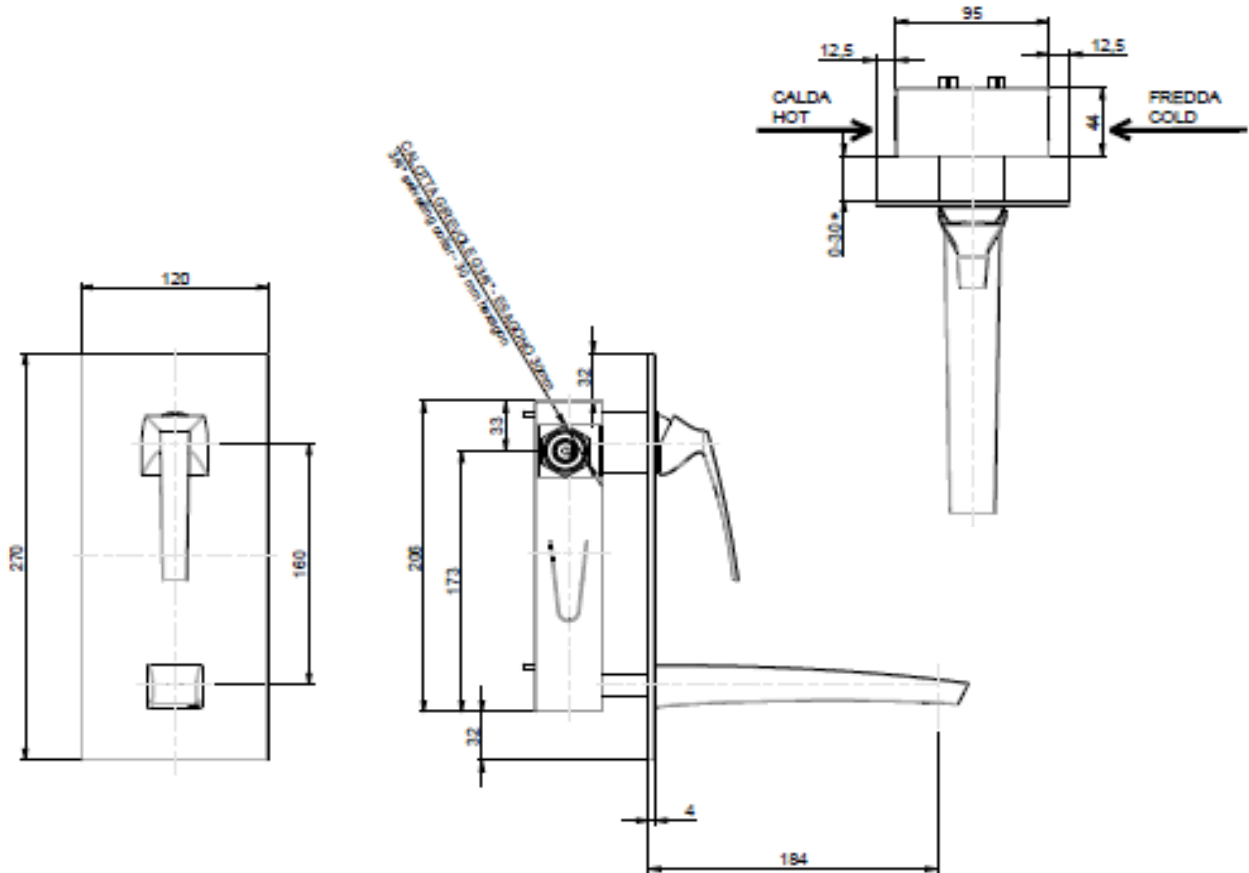

SPECIFICATION SHEET - fittings

BRAND:		Product Photo:
ORIGIN:	Italy	
SERIES:	LUCE	
PRODUCT DESCRIPTION:	Wall mounted single lever basin mixer Vertical	
MODEL No.	84035.00	
FINISH/COLOUR:	Chrome plated	
DIMENSIONS:	184mm spout projection	
OPTIONAL MATCHING PARTS:		

Technical Informations:

REMINDER:	Pipe flushing must be done before faucets are installed. Failure to do so voids the warranty. Do not use cleaners containing abrasive cleansers, ammonia, bleach, acids, waxes, alcohol, solvents or other products not recommended for chrome. All information is for reference only, installation shall always be based on the actual product delivered.