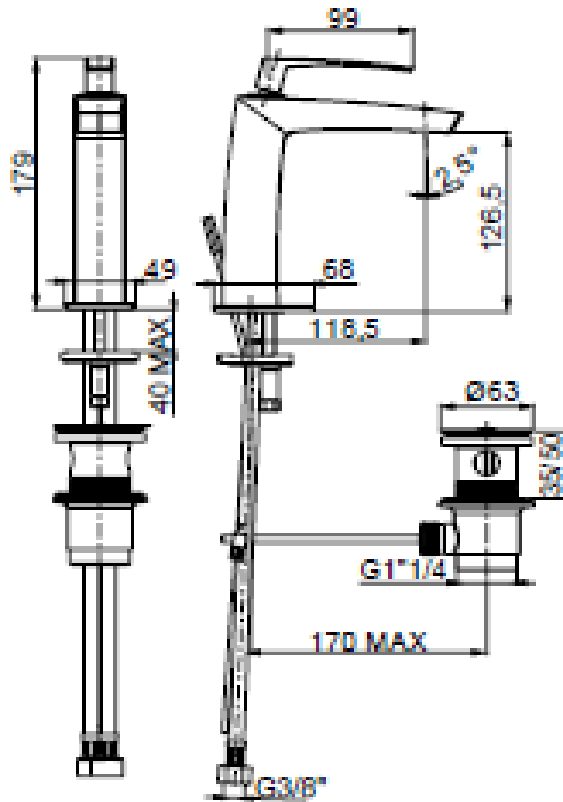

SPECIFICATION SHEET - fittings

BRAND:		Product Photo:
ORIGIN:	Italy	
SERIES:	LUCE	
PRODUCT DESCRIPTION:	Single lever Basin mixer with 1-1/4" pop-up waste	
MODEL No.	84054.00	
FINISH/COLOUR:	Chrome plated	
DIMENSIONS:	179mm height 118.5mm spout projection	
OPTIONAL MATCHING PARTS:	2x angle valve 1/2"x3/8" (no nuts) 1x basin waste trap	

Technical Informations:

REMINDER:	Pipe flushing must be done before faucets are installed. Failure to do so voids the warranty. Do not use cleaners containing abrasive cleansers, ammonia, bleach, acids, waxes, alcohol, solvents or other products not recommended for chrome. All information is for reference only, installation shall always be based on the actual product delivered.