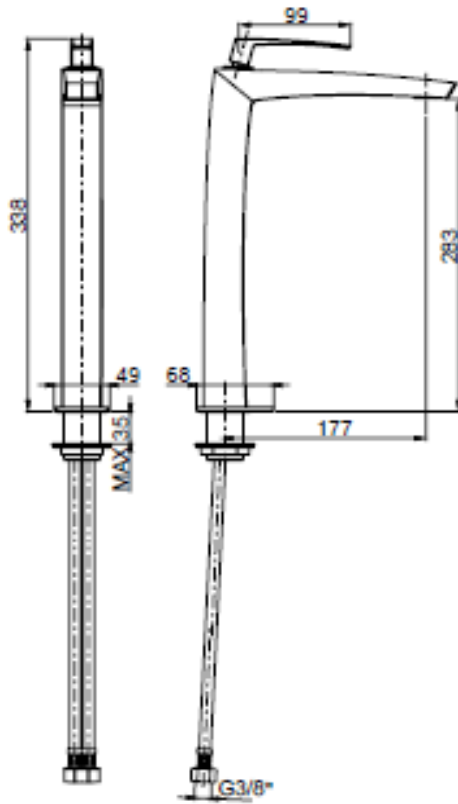

SPECIFICATION SHEET - fittings

BRAND:		Product Photo:
ORIGIN:	Italy	
SERIES:	LUCE	
PRODUCT DESCRIPTION:	Single lever basin mixer for washbowl, without pop-up waste	
MODEL No.	84065.00	
FINISH/COLOUR:	Chrome plated	
DIMENSIONS:	338mm height 177mm spout projection	
OPTIONAL MATCHING PARTS:	2x angle valve 1/2"x3/8" (no nuts) 1x basin waste trap 1 1/4" 1x basin waste strainer or pop-up	

Technical Informations:

REMINDER:	Pipe flushing must be done before faucets are installed. Failure to do so voids the warranty. Do not use cleaners containing abrasive cleansers, ammonia, bleach, acids, waxes, alcohol, solvents or other products not recommended for chrome. All information is for reference only, installation shall always be based on the actual product delivered.