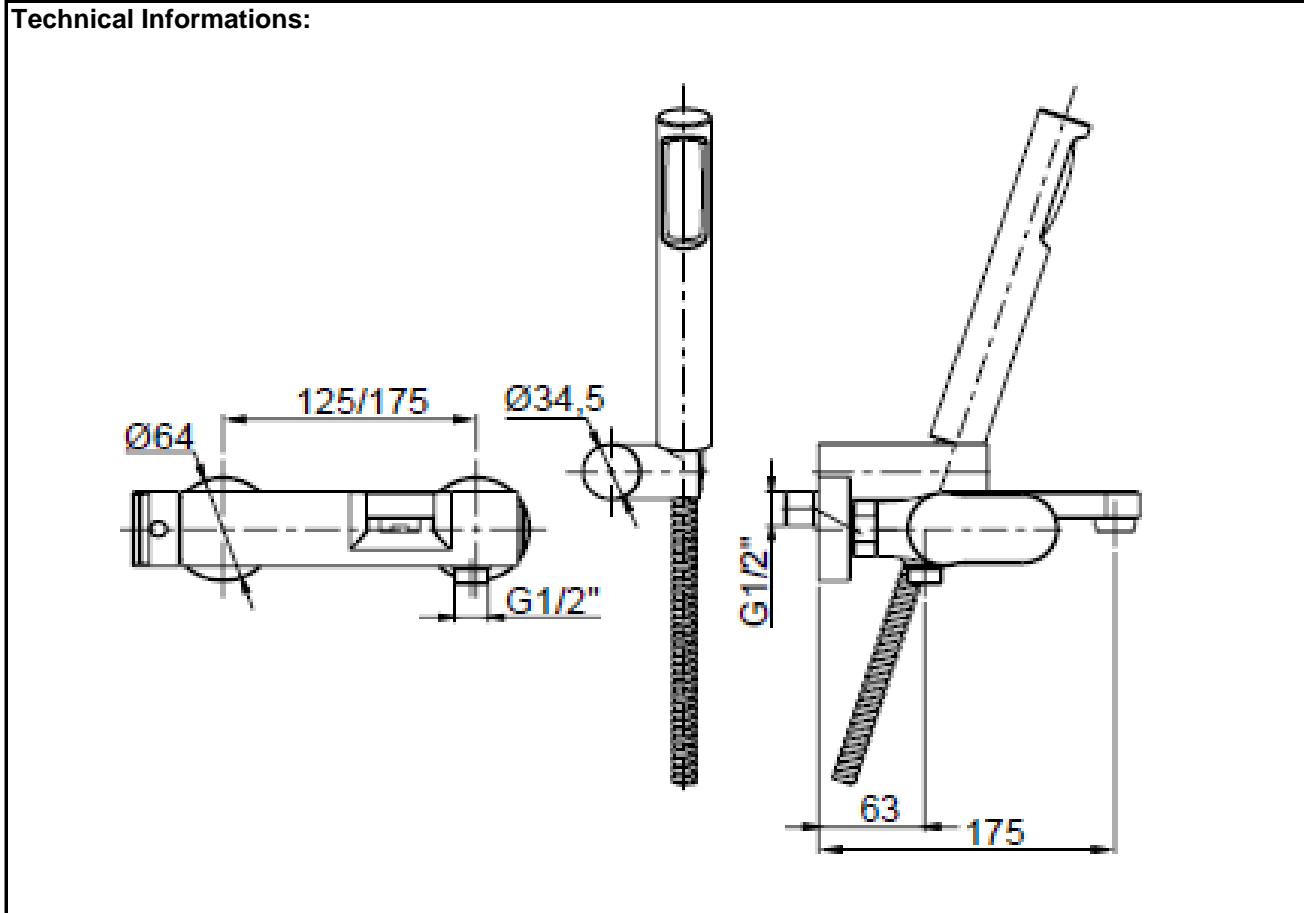

SPECIFICATION SHEET - fittings

BRAND:		Product Photo: 
ORIGIN:	Italy	
SERIES:	FOSCA	
PRODUCT DESCRIPTION:	Single lever exposed bath/shower mixer with handshower set	
MODEL No.	86002.00	
FINISH/COLOUR:	Chrome plated	
DIMENSIONS:	175mm spout projection	
OPTIONAL MATCHING PARTS:		