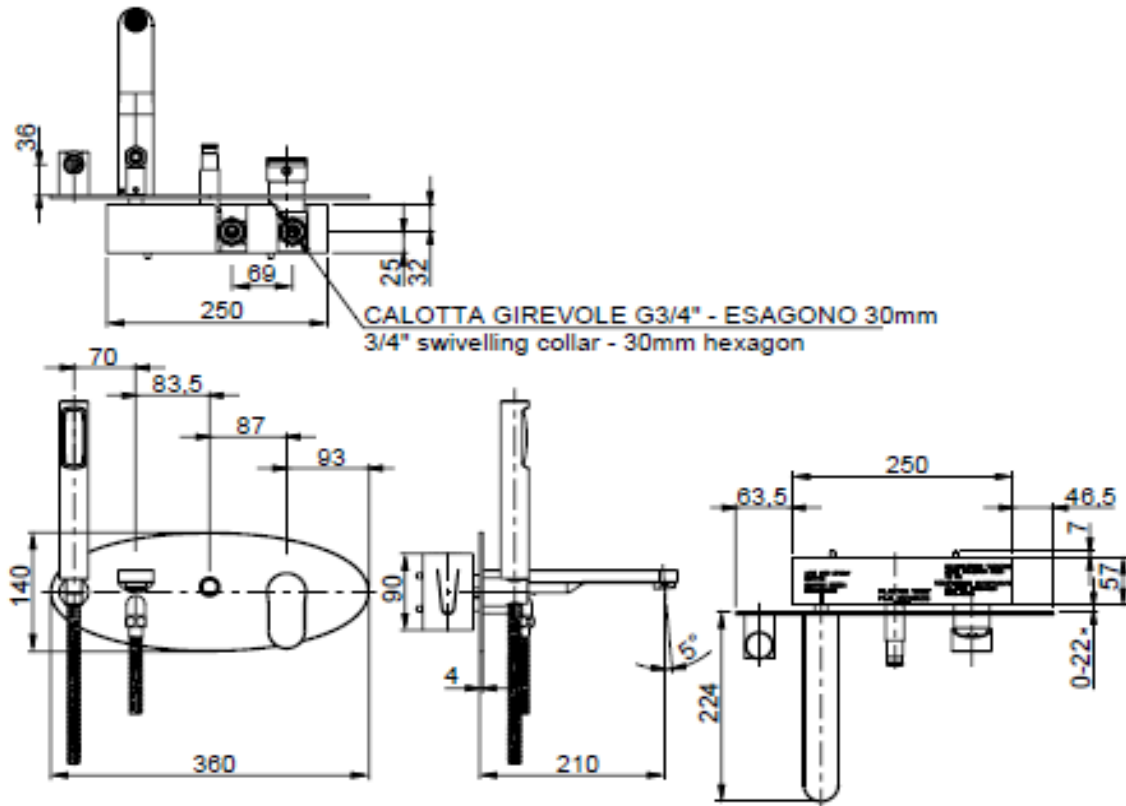

SPECIFICATION SHEET - fittings

BRAND:		Product Photo:
ORIGIN:	Italy	
SERIES:	FOSCA	
PRODUCT DESCRIPTION:	Built-in single lever bath/shower mixer with handshower set	
MODEL No.	86003.00	
FINISH/COLOUR:	Chrome plated	
DIMENSIONS:	224mm L 210mm spout projection	
OPTIONAL MATCHING PARTS:		

Technical Informations:

REMINDER:	Pipe flushing must be done before faucets are installed. Failure to do so voids the warranty. Do not use cleaners containing abrasive cleansers, ammonia, bleach, acids, waxes, alcohol, solvents or other products not recommended for chrome. All information is for reference only, installation shall always be based on the actual product delivered.