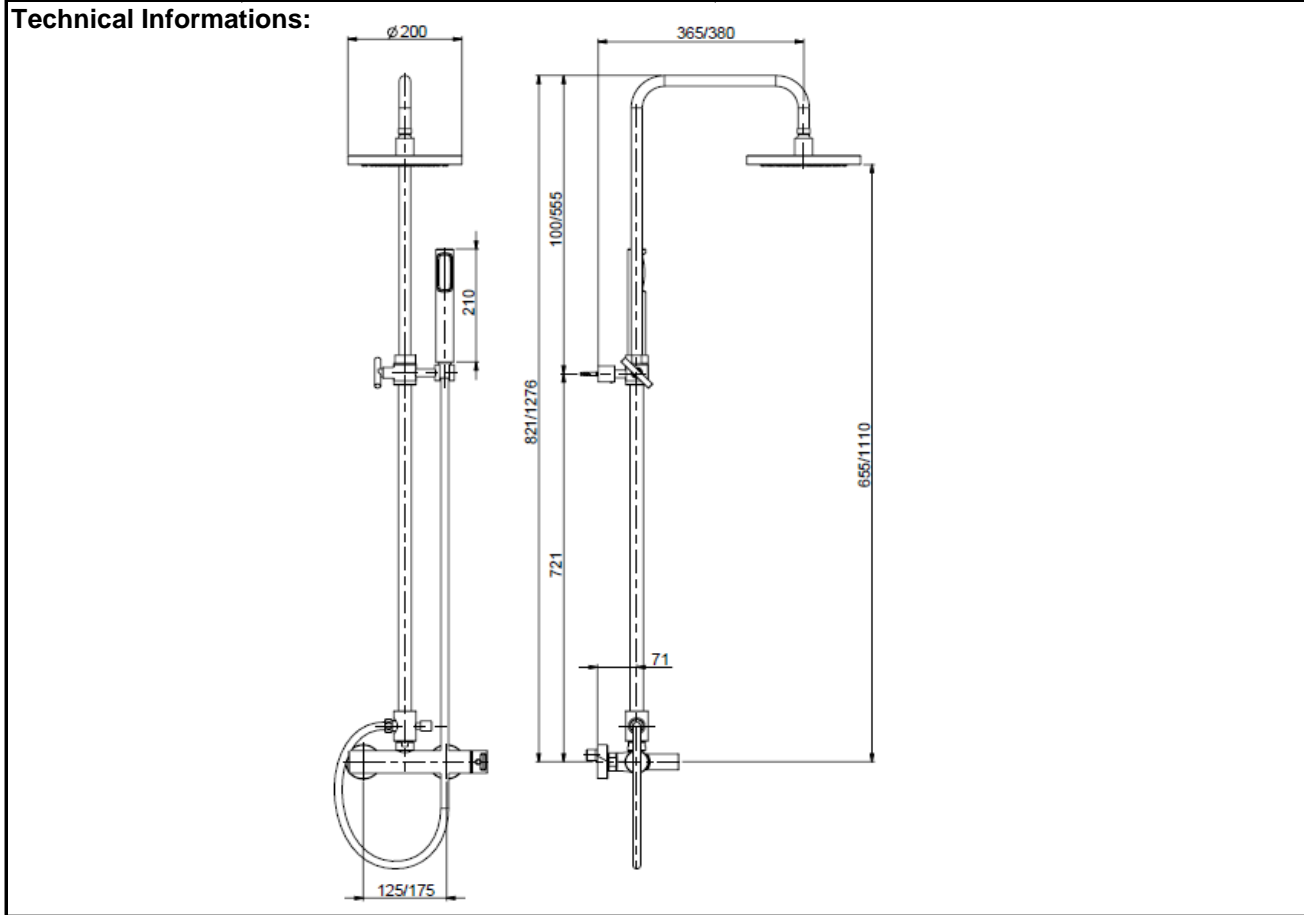

SPECIFICATION SHEET - fittings

BRAND:		Product Photo: 
ORIGIN:	Italy	
SERIES:	FOSCA	
PRODUCT DESCRIPTION:	Shower pipe set with overhead and handshower	
MODEL No.	86025.00	
FINISH/COLOUR:	Chrome plated	
DIMENSIONS:		
OPTIONAL MATCHING PARTS:		