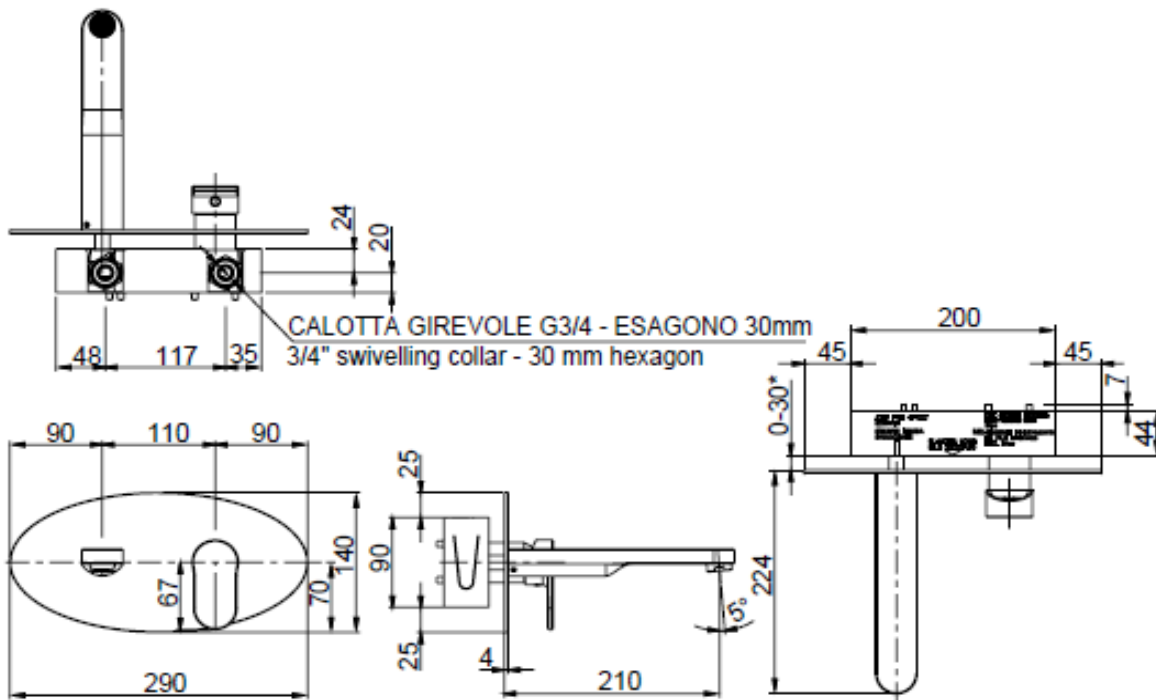

SPECIFICATION SHEET - fittings

BRAND:		Product Photo:
ORIGIN:	Italy	
SERIES:	FOSCA	
PRODUCT DESCRIPTION:	Wall mounted single lever basin mixer	
MODEL No.	86034.00	
FINISH/COLOUR:	Chrome plated	
DIMENSIONS:	210mm spout projection	
OPTIONAL MATCHING PARTS:	1x basin waste strainer or pop-up	

Technical Informations:

REMINDER:	Pipe flushing must be done before faucets are installed. Failure to do so voids the warranty. Do not use cleaners containing abrasive cleansers, ammonia, bleach, acids, waxes, alcohol, solvents or other products not recommended for chrome. All information is for reference only, installation shall always be based on the actual product delivered.