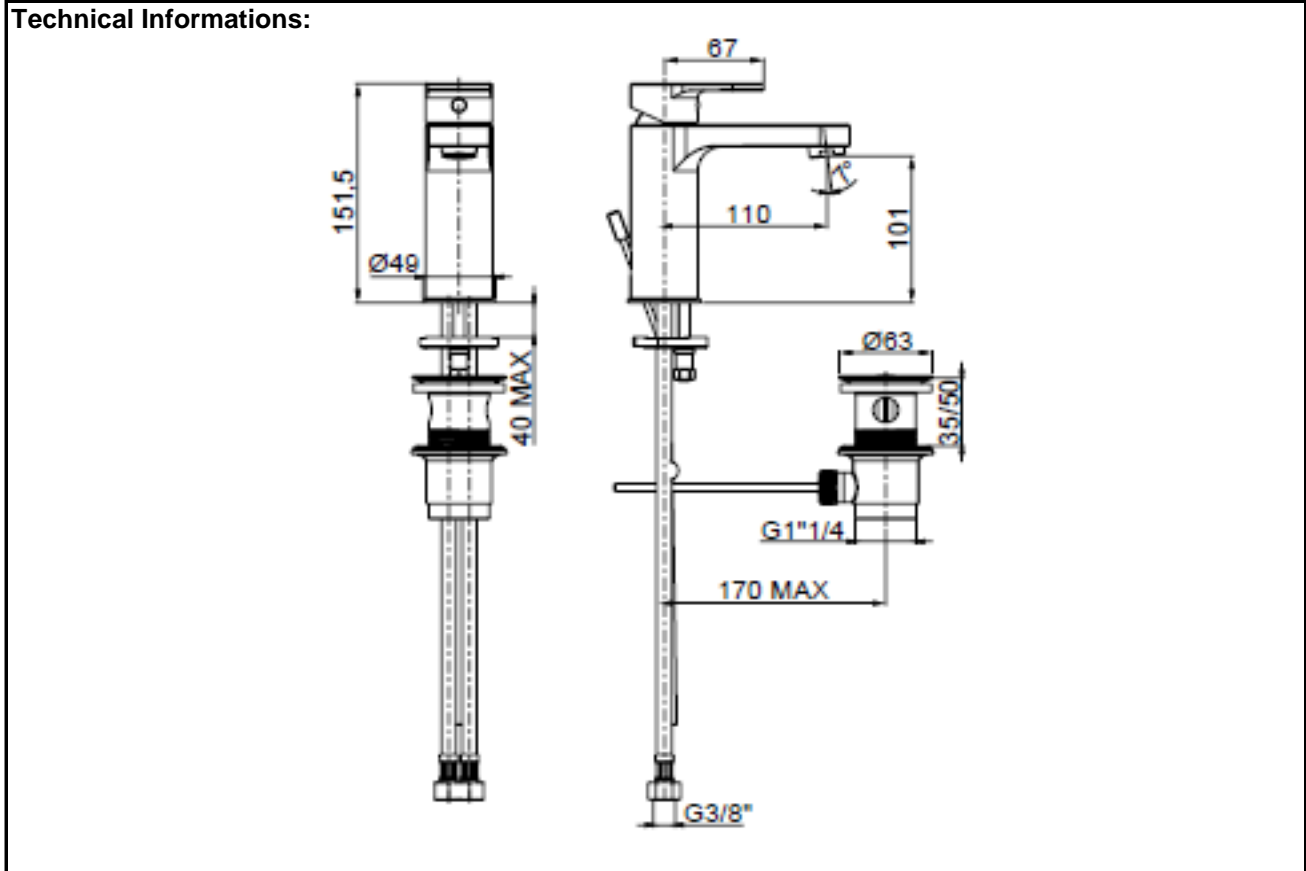

SPECIFICATION SHEET - fittings

BRAND:		Product Photo: 
ORIGIN:	Italy	
SERIES:	FOSCA	
PRODUCT DESCRIPTION:	Single lever Basin mixer with 1-1/4" pop-up waste	
MODEL No.	86054.00	
FINISH/COLOUR:	Chrome plated	
DIMENSIONS:	151.5mm height 110mm spout projection	
OPTIONAL MATCHING PARTS:	2x angle valve 1/2"x3/8" (no nuts) 1x basin trap	