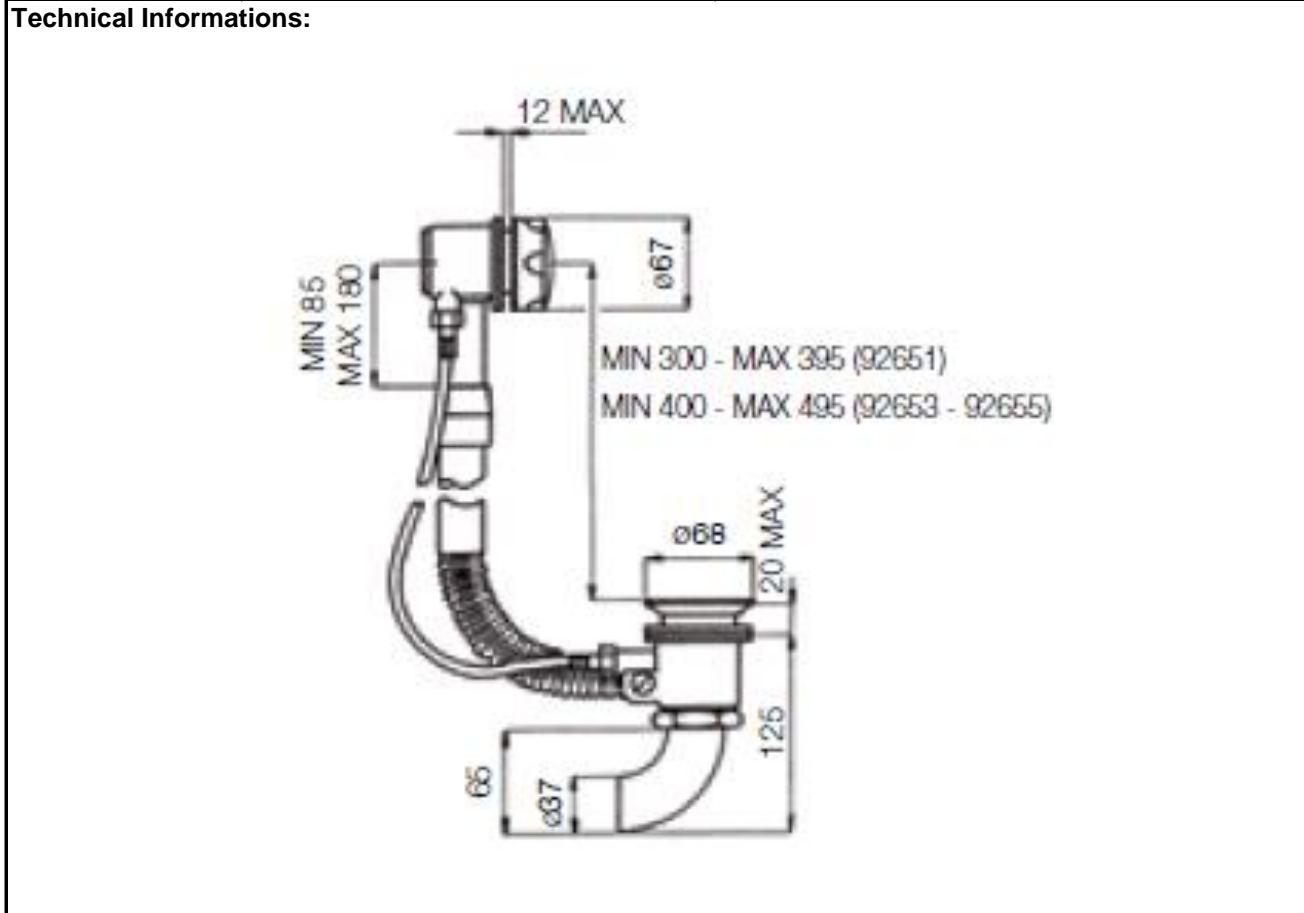

## SPECIFICATION SHEET - sanitary faucets

<b>BRAND:</b>		<b>Product Photo:</b>  
<b>ORIGIN:</b>	Italy	
<b>SERIES:</b>		
<b>PRODUCT DESCRIPTION:</b>	Bath pop-up waste with overflow 1½" without water trap	
<b>MODEL No.</b>	92651.00	
<b>FINISH/COLOUR:</b>	Chrome plated	
<b>DIMENSIONS:</b>		
<b>OPTIONAL MATCHING PARTS:</b>		