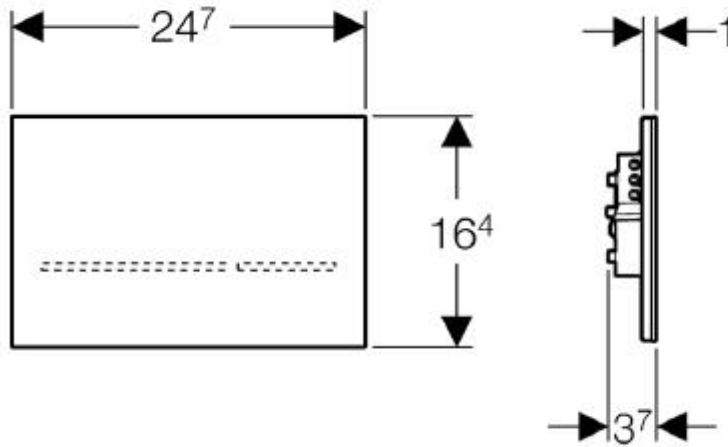

SPECIFICATION SHEET - Plumbing fittings

BRAND:	GEBERIT	Product Photo:
ORIGIN:	Switzerland	
SERIES:	SIGMA	
PRODUCT DESCRIPTION:	Geberit Sigma80 Touchless Dual Flush Plate 115.861.00.1 inclusive installation kit	
MODEL No.	116.090.SG.1	
FINISH/COLOUR:	Black glass	
DIMENSIONS:	247mm x 164mm x 37mm	
OPTIONAL MATCHING PARTS:	Sigma Concealed cistern or with wall mounted frame	

Technical Informations:

REMINDER:	Pipe flushing must be done before faucets are installed. Failure to do so voids the warranty.
	Do not use cleaners containing abrasive cleansers, ammonia, bleach, acids, waxes, alcohol, solvents or other products not recommended for chrome.
	All information is for reference only, installation shall always be based on the actual product delivered.