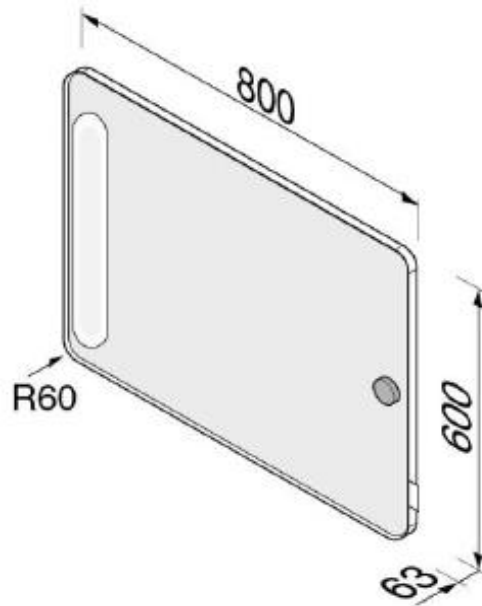

SPECIFICATION SHEET - bathroom accessories

BRAND:		Product Photo:
ORIGIN:	Netherlands	
SERIES:	MIRRORS	
PRODUCT DESCRIPTION:	R60 mirror 60 x 80cm	
MODEL No.	1031	
FINISH/COLOUR:		
DIMENSIONS:	800 x 63 x 600mm	
OPTIONAL MATCHING PARTS:		

Technical Informations:

REMINDER:	Do not use cleaners containing abrasive cleansers, ammonia, bleach, acids, waxes, alcohol, solvents or other products not recommended for chrome.
	All information is for reference only, installation shall always be based on the actual product delivered.