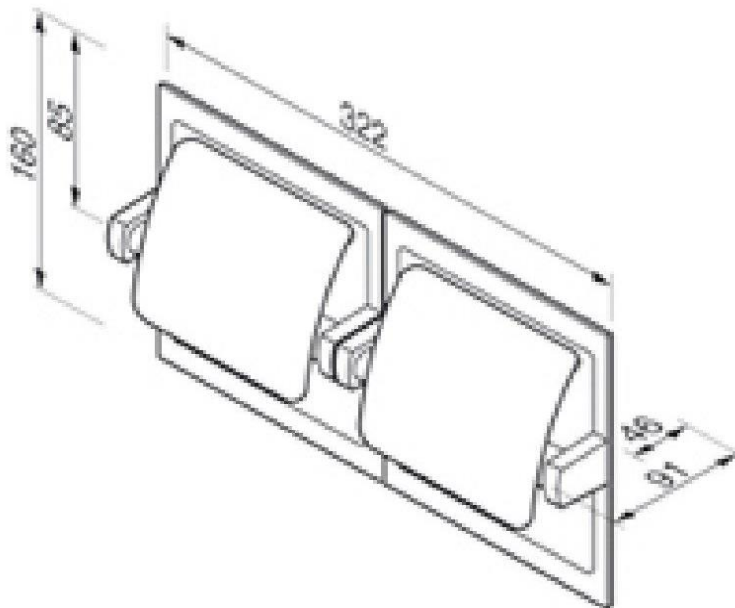

SPECIFICATION SHEET - bathroom accessories

BRAND:		Product Photo:
ORIGIN:	Netherlands	
SERIES:	HOTEL/STANDARD	
PRODUCT DESCRIPTION:	Recessed double roll holder with lid	
MODEL No.	117	
FINISH/COLOUR:	Chrome plated	
DIMENSIONS:	322mm W x 160mm H	
OPTIONAL MATCHING PARTS:		

Technical Informations:

REMINDER:	Do not use cleaners containing abrasive cleansers, ammonia, bleach, acids, waxes, alcohol, solvents or other products not recommended for chrome. All information is for reference only, installation shall always be based on the actual product delivered.