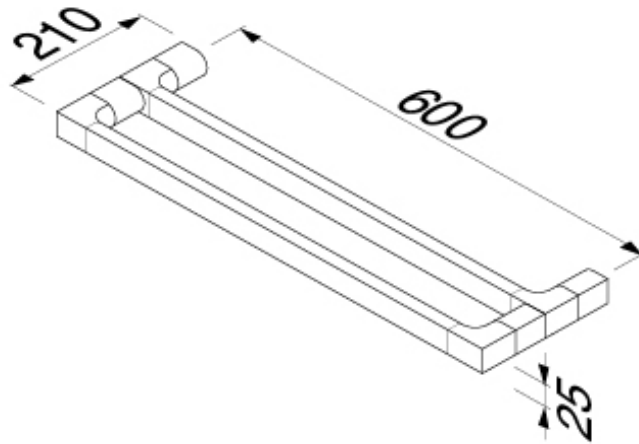

SPECIFICATION SHEET - bathroom accessories

BRAND:		Product Photo:
ORIGIN:	Netherlands	
SERIES:	HAIKU by MARCEL WANDERS	
PRODUCT DESCRIPTION:	Double towel bar 60cm	
MODEL No.	12556-02	
FINISH/COLOUR:	Chrome plated	
DIMENSIONS:	210mm L x 600mm W x 25mm H	
OPTIONAL MATCHING PARTS:		

Technical Informations:

REMINDER:	Do not use cleaners containing abrasive cleansers, ammonia, bleach, acids, waxes, alcohol, solvents or other products not recommended for chrome.
	All information is for reference only, installation shall always be based on the actual product delivered.