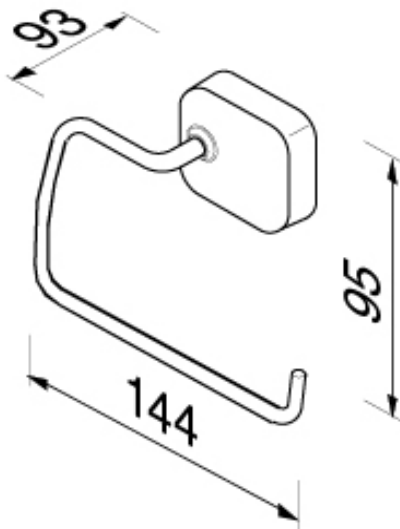

SPECIFICATION SHEET - bathroom accessories

BRAND:		Product Photo:
ORIGIN:	Netherlands	
SERIES:	THESSA	
PRODUCT DESCRIPTION:	Roll holder	
MODEL No.	2409-02	
FINISH/COLOUR:	Chrome plated	
DIMENSIONS:	93mm L x 144mm W x 95mm H	
OPTIONAL MATCHING PARTS:		

Technical Informations:

REMINDER:	Do not use cleaners containing abrasive cleansers, ammonia, bleach, acids, waxes, alcohol, solvents or other products not recommended for chrome.
	All information is for reference only, installation shall always be based on the actual product delivered.