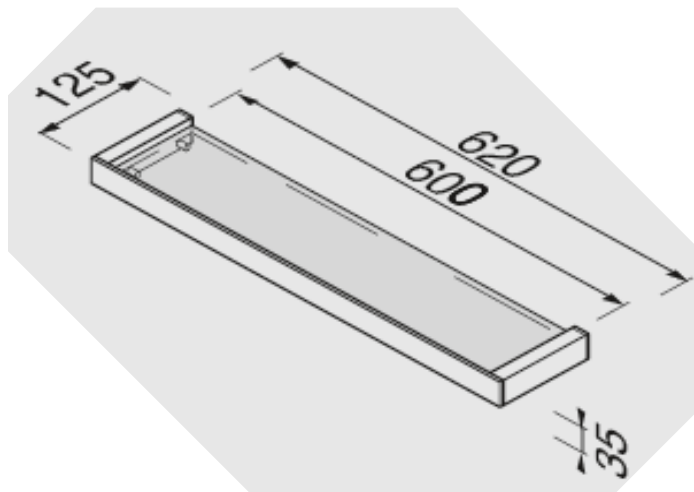

SPECIFICATION SHEET - bathroom accessories

BRAND:		Product Photo:
ORIGIN:	Netherlands	
SERIES:	MODERN ART	
PRODUCT DESCRIPTION:	Shelf 60cm	
MODEL No.	3501-02	
FINISH/COLOUR:	Chrome plated	
DIMENSIONS:	125mm L x 620mm W x 35mm H	
OPTIONAL MATCHING PARTS:		

Technical Informations:

REMINDER:	Do not use cleaners containing abrasive cleansers, ammonia, bleach, acids, waxes, alcohol, solvents or other products not recommended for chrome.
	All information is for reference only, installation shall always be based on the actual product delivered.