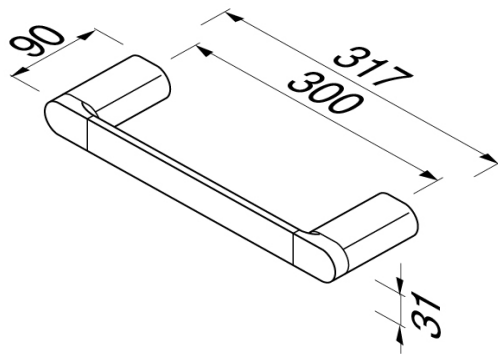

SPECIFICATION SHEET - bathroom accessories

BRAND:		Product Photo:
ORIGIN:	Netherlands	
SERIES:	WYNK	
PRODUCT DESCRIPTION:	Grab bar 30cm	
MODEL No.	4506-02	
FINISH/COLOUR:	Chrome plated	
DIMENSIONS:	90mm L x 317mm W x 31mm H	
OPTIONAL MATCHING PARTS:		

Technical Informations:

REMINDER:	Do not use cleaners containing abrasive cleansers, ammonia, bleach, acids, waxes, alcohol, solvents or other products not recommended for chrome.
	All information is for reference only, installation shall always be based on the actual product delivered.