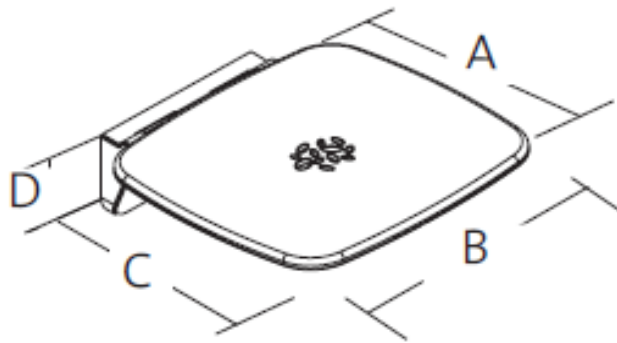

SPECIFICATION SHEET - bathroom accessories

BRAND:		Product Photo:
ORIGIN:	Netherlands	
SERIES:	SHOWER SEATS	
PRODUCT DESCRIPTION:	Shower seat white	
MODEL No.	5719	
FINISH/COLOUR:	White	
DIMENSIONS:	A x B x C x D 240x350x337x155mm	
OPTIONAL MATCHING PARTS:		

Technical Informations:

REMINDER:	Do not use cleaners containing abrasive cleansers, ammonia, bleach, acids, waxes, alcohol, solvents or other products not recommended for chrome.
	All information is for reference only, installation shall always be based on the actual product delivered.