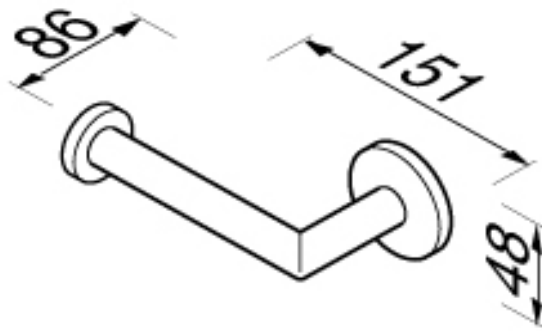

SPECIFICATION SHEET - bathroom accessories

BRAND:		Product Photo:
ORIGIN:	Netherlands	
SERIES:	NEMOX	
PRODUCT DESCRIPTION:	Roll holder	
MODEL No.	6509-02	
FINISH/COLOUR:	Chrome plated	
DIMENSIONS:	86mm L x 151mm W x 48mm H	
OPTIONAL MATCHING PARTS:		

Technical Informations:

REMINDER:	Do not use cleaners containing abrasive cleansers, ammonia, bleach, acids, waxes, alcohol, solvents or other products not recommended for chrome.
	All information is for reference only, installation shall always be based on the actual product delivered.