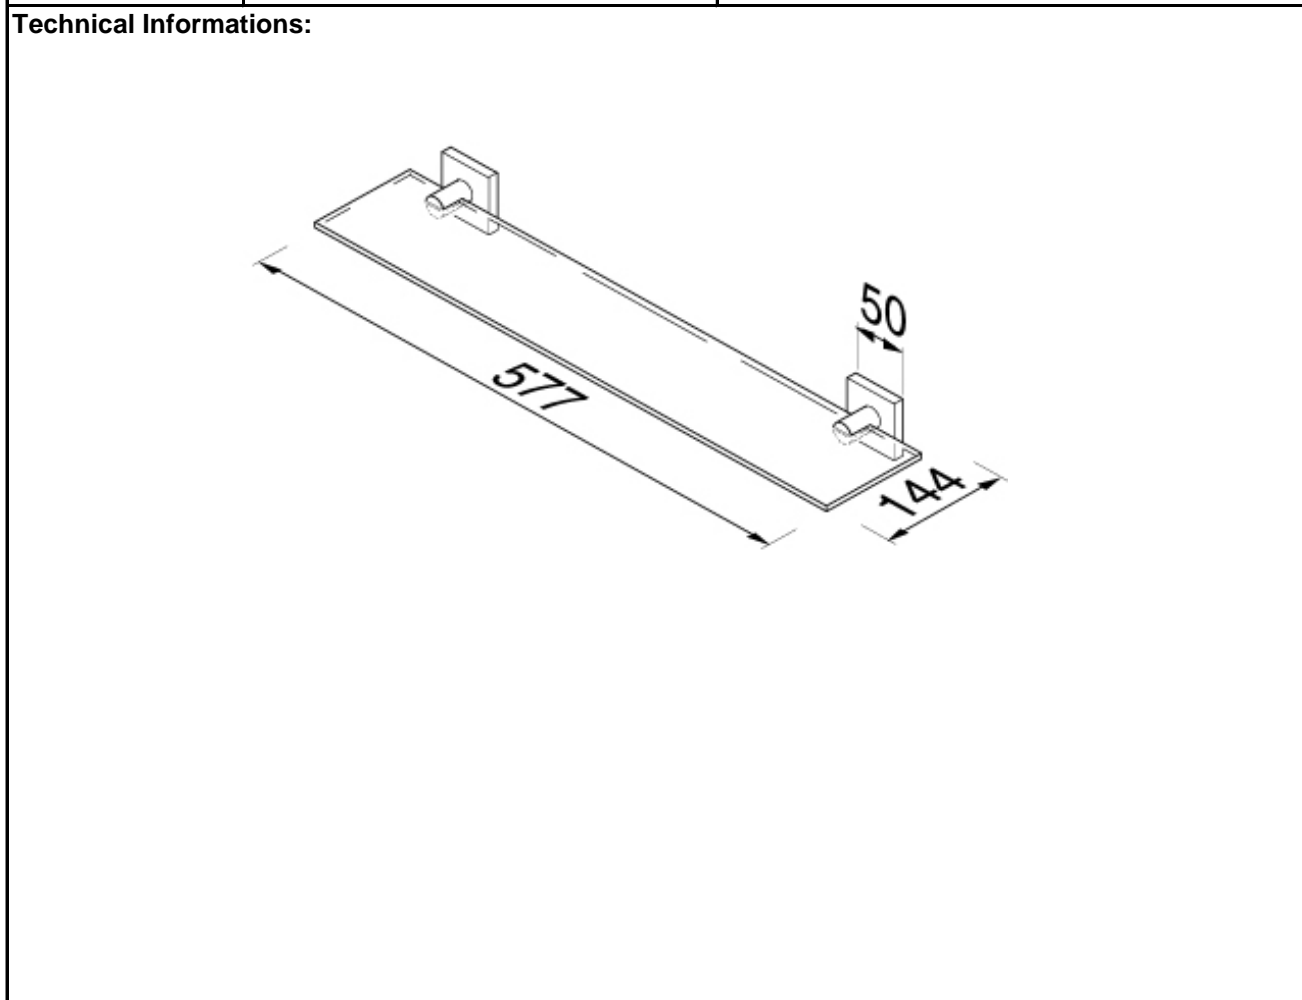

## SPECIFICATION SHEET - bathroom accessories

<b>BRAND:</b>		<b>Product Photo:</b>  
<b>ORIGIN:</b>	Netherlands	
<b>SERIES:</b>	<b>NELIO</b>	
<b>PRODUCT DESCRIPTION:</b>	Shelf 58cm	
<b>MODEL No.</b>	6801-02	
<b>FINISH/COLOUR:</b>	Chrome plated	
<b>DIMENSIONS:</b>	144mm L x 577mm W	
<b>OPTIONAL MATCHING PARTS:</b>		