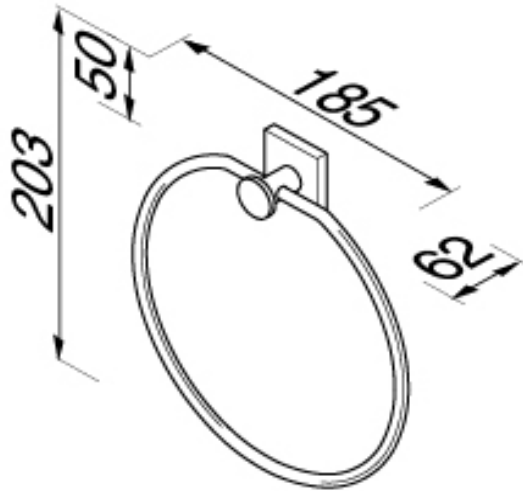

SPECIFICATION SHEET - bathroom accessories

BRAND:		Product Photo:
ORIGIN:	Netherlands	
SERIES:	NELIO	
PRODUCT DESCRIPTION:	Towel ring	
MODEL No.	6804-02	
FINISH/COLOUR:	Chrome plated	
DIMENSIONS:	185mm W x 203mm H	
OPTIONAL MATCHING PARTS:		

Technical Informations:

REMINDER:	Do not use cleaners containing abrasive cleansers, ammonia, bleach, acids, waxes, alcohol, solvents or other products not recommended for chrome.
	All information is for reference only, installation shall always be based on the actual product delivered.