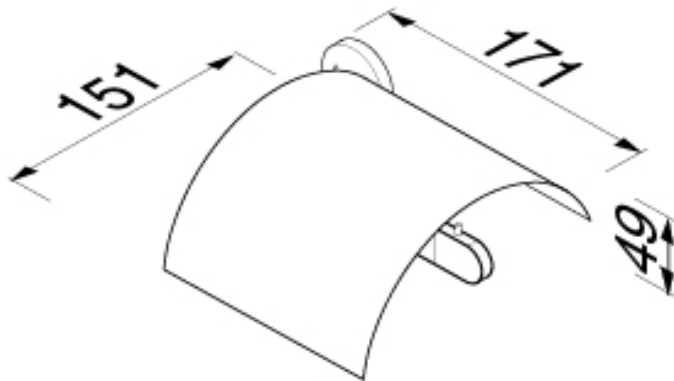

SPECIFICATION SHEET - bathroom accessories

BRAND:		Product Photo:
ORIGIN:	Netherlands	
SERIES:	TONE	
PRODUCT DESCRIPTION:	Roll holder with lid	
MODEL No.	7308-02	
FINISH/COLOUR:	Chrome plated	
DIMENSIONS:	151mm L x 171mm W x 49mm H	
OPTIONAL MATCHING PARTS:		

Technical Informations:

REMINDER:	Do not use cleaners containing abrasive cleansers, ammonia, bleach, acids, waxes, alcohol, solvents or other products not recommended for chrome.
	All information is for reference only, installation shall always be based on the actual product delivered.