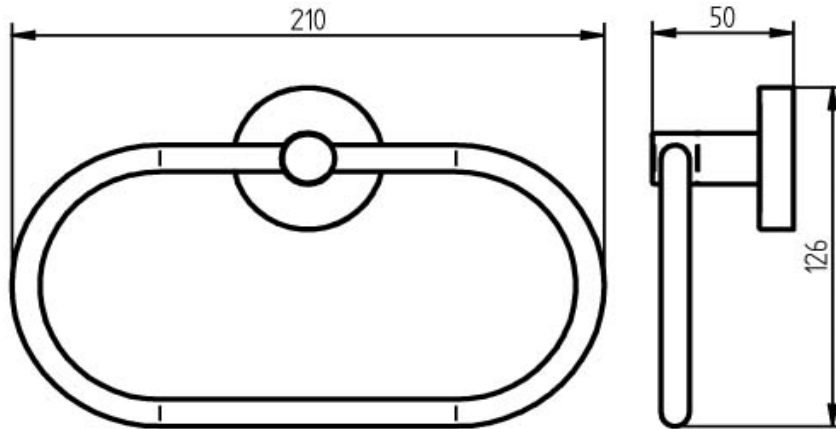

SPECIFICATION SHEET - bathroom accessories

BRAND:	HACEKA	Product Photo:
ORIGIN:	Netherlands	
SERIES:	KOSMOS	
PRODUCT DESCRIPTION:	Towel ring	
MODEL No.	402306	
FINISH/COLOUR:	Chrome	
DIMENSIONS:		
OPTIONAL MATCHING PARTS:		

Technical Informations:

REMINDER:	Do not use cleaners containing abrasive cleansers, ammonia, bleach, acids, waxes, alcohol, solvents or other products not recommended for chrome.
	All information is for reference only, installation shall always be based on the actual product delivered.