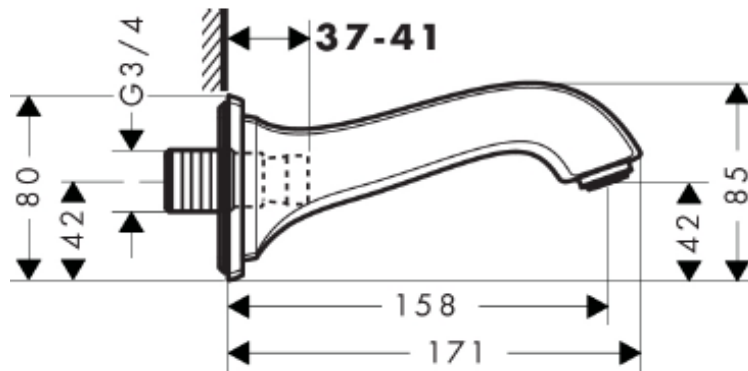

SPECIFICATION SHEET - fittings

BRAND:	hansgrohe	Product Photo:
ORIGIN:	Germany	
SERIES:	METROPOL CLASSIC	
PRODUCT DESCRIPTION:	Bath spout • style: classic • wall-mounted • flow rate: 25 L/min • spray type: normal spray	
MODEL No.	13425.090	
FINISH/COLOUR:	Chrome / Gold-optic	
DIMENSIONS:	80mm height 158mm spout projection	
OPTIONAL MATCHING PARTS:		

Technical Informations:

REMINDER:	Pipe flushing must be done before faucets are installed. Failure to do so voids the warranty.
	Do not use cleaners containing abrasive cleansers, ammonia, bleach, acids, waxes, alcohol, solvents or other products not recommended for chrome.
	All information is for reference only, installation shall always be based on the actual product delivered.