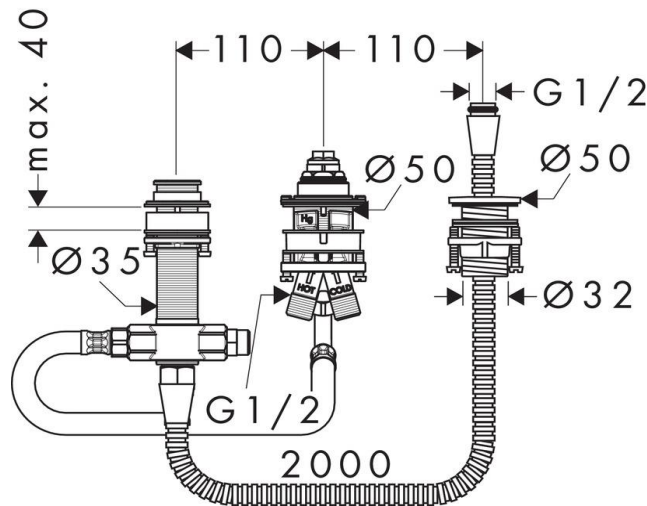

SPECIFICATION SHEET - fittings

BRAND:	hansgrohe	Product Photo:
ORIGIN:	Germany	
SERIES:	Concealed part	
PRODUCT DESCRIPTION:	Basic part for 3-hole rim mounted single lever bath mixer 1/2" water supply connections - operating pressure 1~5 bars - maintenance opening required	
MODEL No.	13439 180	
FINISH/COLOUR:	---	
DIMENSIONS:	---	
OPTIONAL MATCHING PARTS:	Finish set for rim mounted single lever bath/shower mixer	

Technical Informations:

REMINDER:	Pipe flushing must be done before faucets are installed. Failure to do so voids the warranty. Do not use cleaners containing abrasive cleansers, ammonia, bleach, acids, waxes, alcohol, solvents or other products not recommended for chrome. All information is for reference only, installation shall always be based on the actual product delivered.