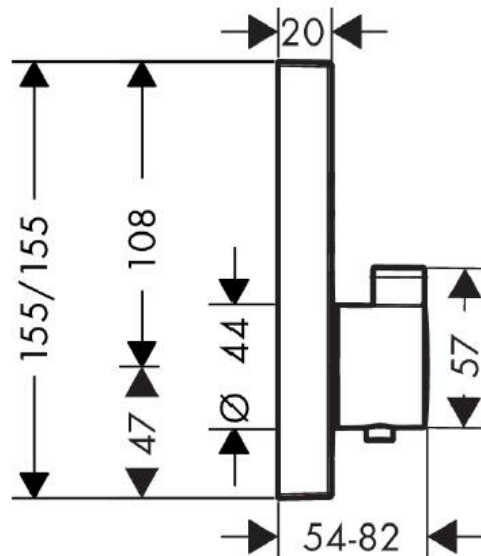

SPECIFICATION SHEET - fittings

BRAND:	hansgrohe	Product Photo:
ORIGIN:	Germany	
SERIES:	ShowerSelect	
PRODUCT DESCRIPTION:	Finish set for wall concealed high flow thermostatic mixer valve with 2 outlets switch push-button on/off control • flow rate: 59 l/min at 3 bars (45 psi) • flow pressure 1~5 bars (15~70 psi)	
MODEL No.	15763 000	
FINISH/COLOUR:	Chrome-plated	
DIMENSIONS:		
OPTIONAL MATCHING PARTS:	01800180 basic concealed part 13595000 extension element 155x155mm	

Technical Informations:

Optional 01800180 concealed part must be required, refer to related Specification Sheet

REMINDER:	Pipe flushing must be done before faucets are installed. Failure to do so voids the warranty.
	Do not use cleaners containing abrasive cleansers, ammonia, bleach, acids, waxes, alcohol, solvents or other products not recommended for chrome.
	All information is for reference only, installation shall always be based on the actual product delivered.