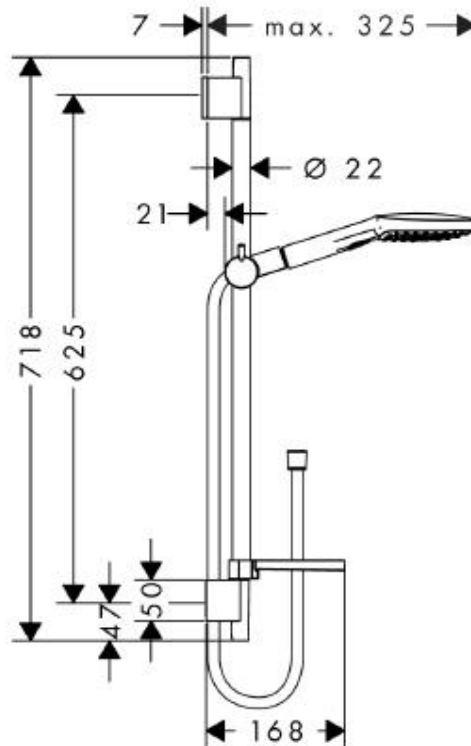

SPECIFICATION SHEET - fittings

BRAND:	hansgrohe	Product Photo:
ORIGIN:	Germany	
SERIES:	Raindance Select E120	
PRODUCT DESCRIPTION:	Handshower 120mm with 3jet • with Unica'S Pure sliding bar 65cm • with Casetta'E soap dish • with Isiflex shower hose 1.6m • easy Select button • spray modes: RainAir, Rain, WhirlAir • flow rate: 16 l/min at 3 bars (45 psi) • flow pressure 1~5 bars (15~70 psi)	
MODEL No.	26620 000 / 26620 400	
FINISH/COLOUR:	Chrome-plated / white-chrome	
DIMENSIONS:		
OPTIONAL MATCHING PARTS:		

Technical Informations:

REMINDER:	Pipe flushing must be done before faucets are installed. Failure to do so voids the warranty. Do not use cleaners containing abrasive cleansers, ammonia, bleach, acids, waxes, alcohol, solvents or other products not recommended for chrome. All information is for reference only, installation shall always be based on the actual product delivered.