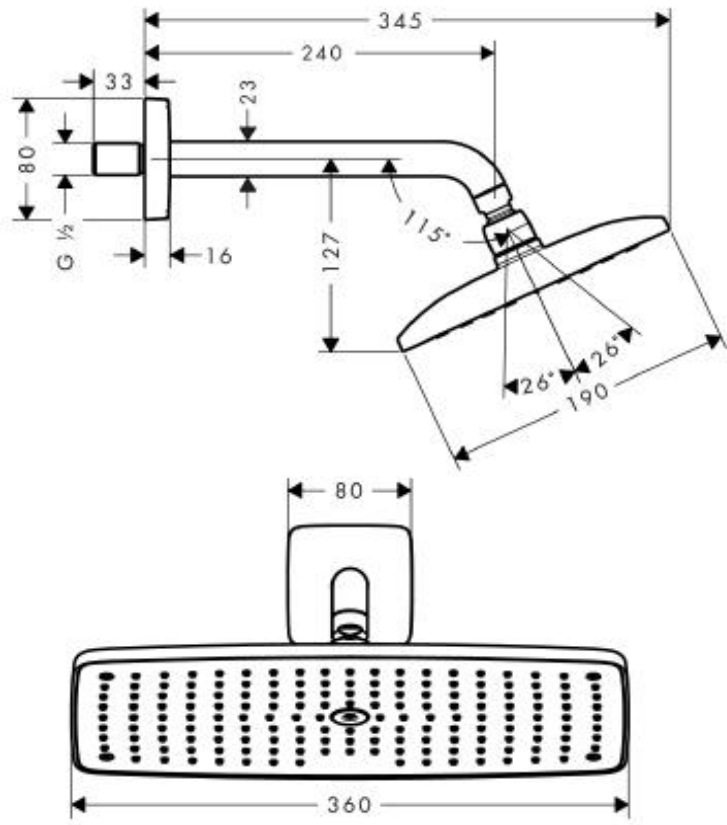

SPECIFICATION SHEET - fittings

BRAND:	hansgrohe	Product Photo:
ORIGIN:	Germany	
SERIES:	Raindance E 360 Air	
PRODUCT DESCRIPTION:	1 jet overhead shower • with shower arm projection 240mm • overhead shower sizes 360x190mm • flow rate at 3 bars (45 psi) 20 l/min	
MODEL No.	27371 000	
FINISH/COLOUR:	Chrome-plated	
DIMENSIONS:		
OPTIONAL MATCHING PARTS:		

Technical Informations:

REMINDER:	Pipe flushing must be done before faucets are installed. Failure to do so voids the warranty. Do not use cleaners containing abrasive cleansers, ammonia, bleach, acids, waxes, alcohol, solvents or other products not recommended for chrome. All information is for reference only, installation shall always be based on the actual product delivered.