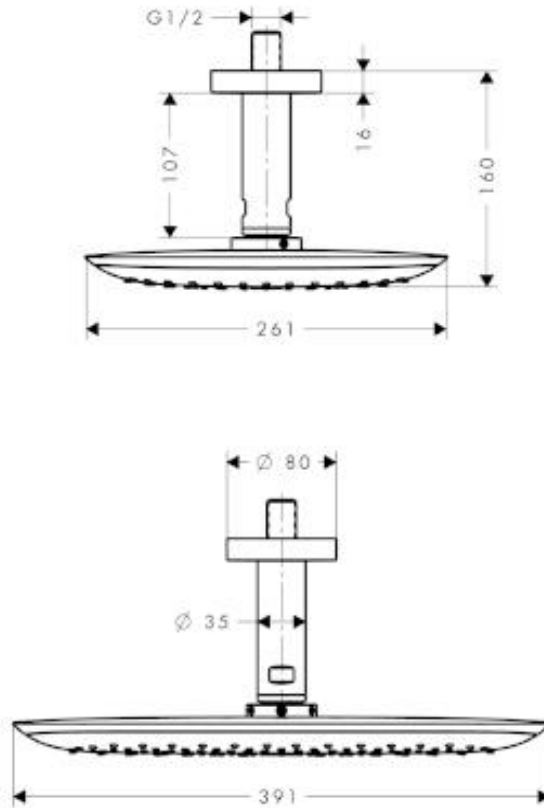

SPECIFICATION SHEET - fittings

BRAND:	hansgrohe	Product Photo:
ORIGIN:	Germany	
SERIES:	PuraVida 400 Air	
PRODUCT DESCRIPTION:	Overhead shower with ceiling connector 100mm • flow rate: 21 l/min at 3 bars (45 psi) • flow pressure 1~5 bars (15~70 psi)	
MODEL No.	27390 000 / 27390 400	
FINISH/COLOUR:	Chrome-plated / white-chrome	
DIMENSIONS:	overhead shower 390x260mm from ceiling 167mm thickness	
OPTIONAL MATCHING PARTS:		

Technical Informations:

REMINDER:	Filter washer must be installed to avoid dirt go into overhead shower, warranty may void if fail to do so.
	Do not use cleaners containing abrasive cleansers, ammonia, bleach, acids, waxes, alcohol, solvents or other products not recommended for chrome.
	All information is for reference only, installation shall always be based on the actual product delivered.