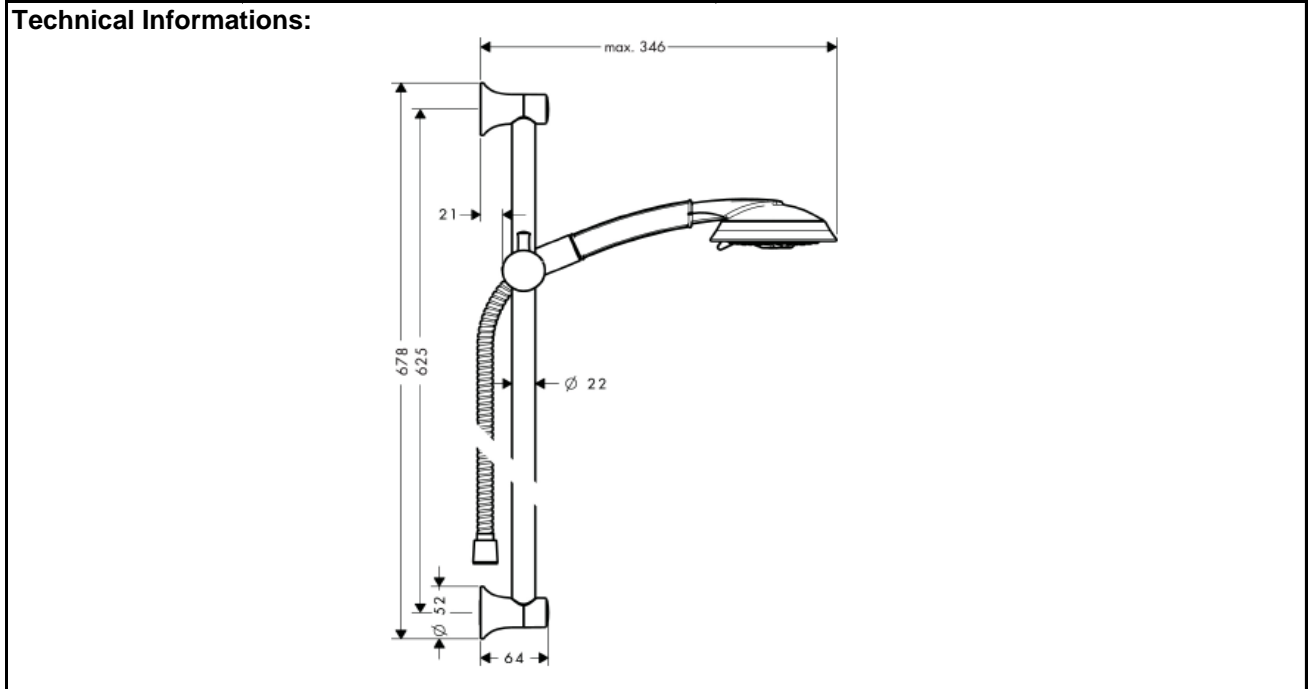

## SPECIFICATION SHEET - fittings

<b>BRAND:</b>		<b>Product Photo:</b>  
<b>ORIGIN:</b>	Germany	
<b>SERIES:</b>	<b>SHOWER OPTIONS</b>	
<b>PRODUCT DESCRIPTION:</b>	<b>Unica Classic / Raindance Classic                      100 Air 3jet handshower</b> <ul style="list-style-type: none"> <li>• spray type: BalanceAir (mixed spray), RainAir (rain spray enriched with air), WhirlAir (massage spray)</li> <li>• spray type adjustment by turning spray disc</li> <li>• maximum flow rate: 17 L/min</li> </ul>	
<b>MODEL No.</b>	27843.000	
<b>FINISH/COLOUR:</b>	Chrome plated	
<b>DIMENSIONS:</b>	678mm H	
<b>OPTIONAL MATCHING PARTS:</b>		