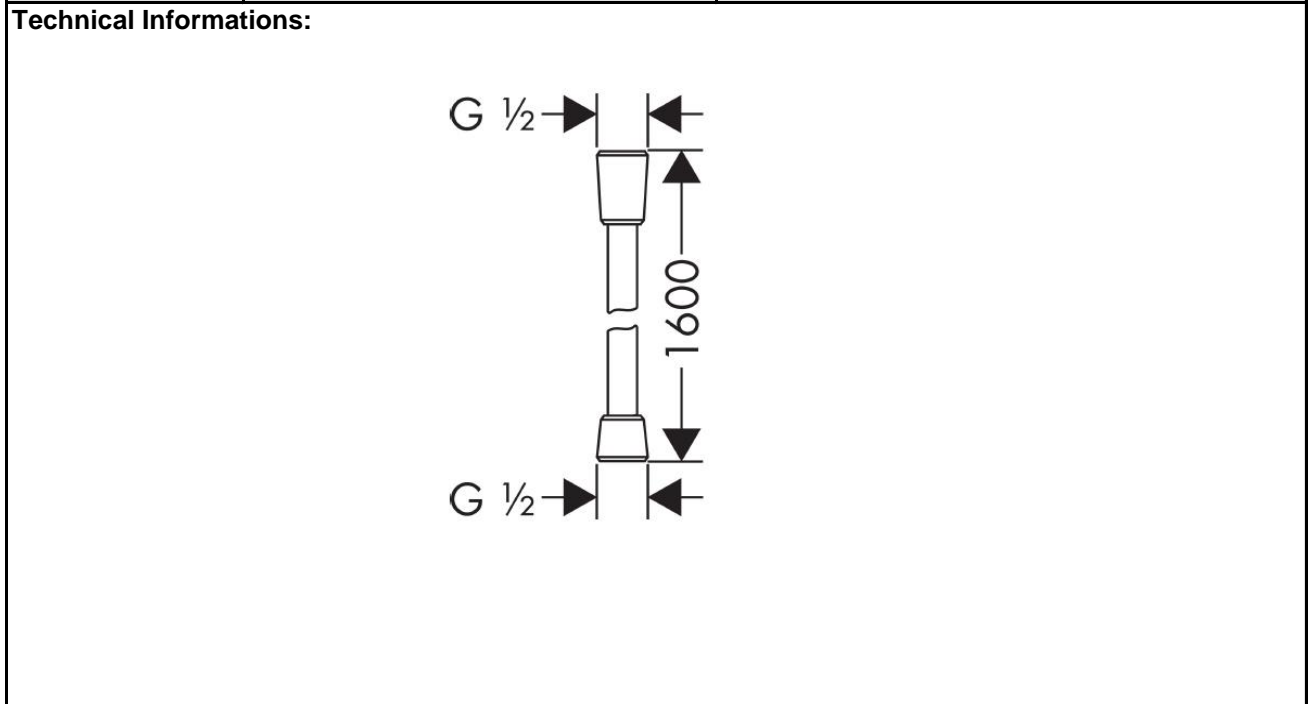

## SPECIFICATION SHEET - fittings

<b>BRAND:</b>	<b>hansgrohe</b>	<b>Product Photo:</b>  
<b>ORIGIN:</b>	Germany	
<b>SERIES:</b>	Isiflex	
<b>PRODUCT DESCRIPTION:</b>	Flexible shower hose 1.6m • metal effect with plastic coating • pivot connectors for kink-proofing	
<b>MODEL No.</b>	28276 000	
<b>FINISH/COLOUR:</b>	Chrome-plated (other colours available)	
<b>DIMENSIONS:</b>		
<b>OPTIONAL MATCHING PARTS:</b>	Other available colours: -330 blue, -430 red, -450 white, -460 grey, -480 yellow, -610 black, -800 stainless steel optic, -810 satinox, -880 satin chrome	