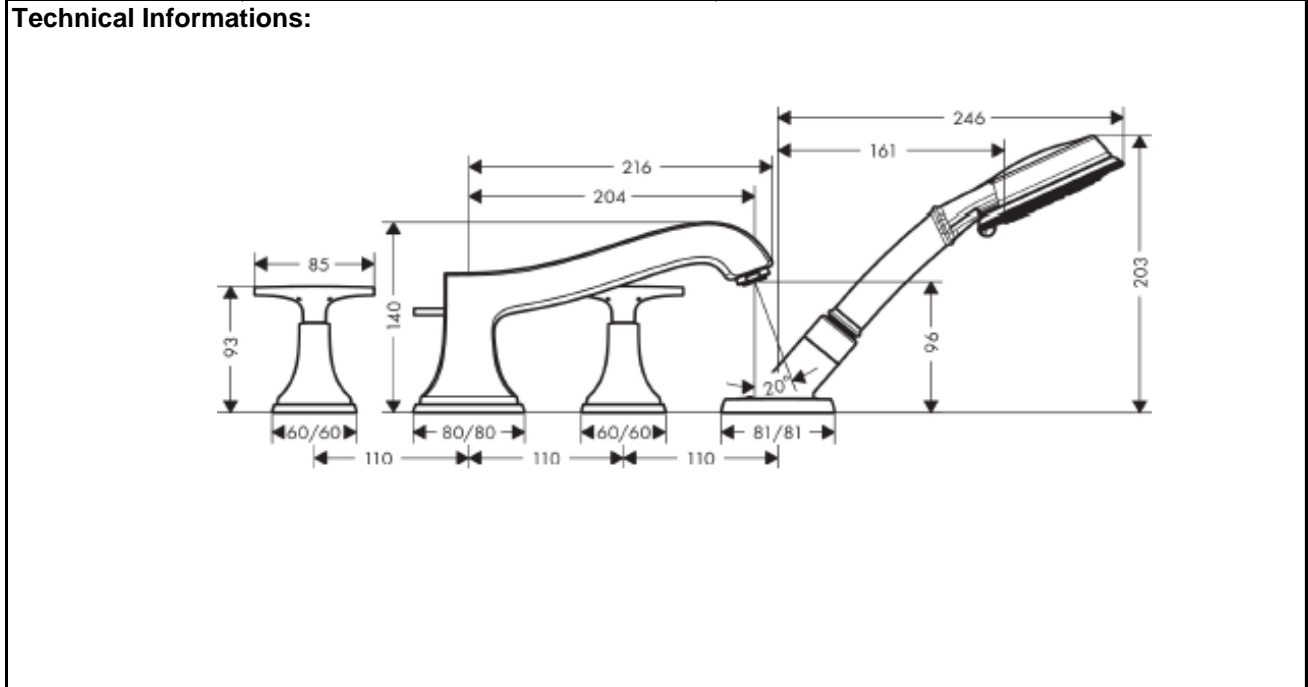

SPECIFICATION SHEET - fittings

BRAND:		Product Photo: 
ORIGIN:	Germany	
SERIES:	METROPOL CLASSIC	
PRODUCT DESCRIPTION:	4-hole rim mounted bathtub mixer with cross handle • flow rate: 22 L/min • integrated shower support • with integrated safety combination EN 1717	
MODEL No.	31449.090	
FINISH/COLOUR:	Chrome / Gold-optic	
DIMENSIONS:	216mm L 204mm spout projection	
OPTIONAL MATCHING PARTS:	13444.180 basic set 4-hole rim mounted mixer 2x angle valve 1/2"x1/2" (no nuts) 2x flexible supply hose 1/2"x1/2"x90cm	