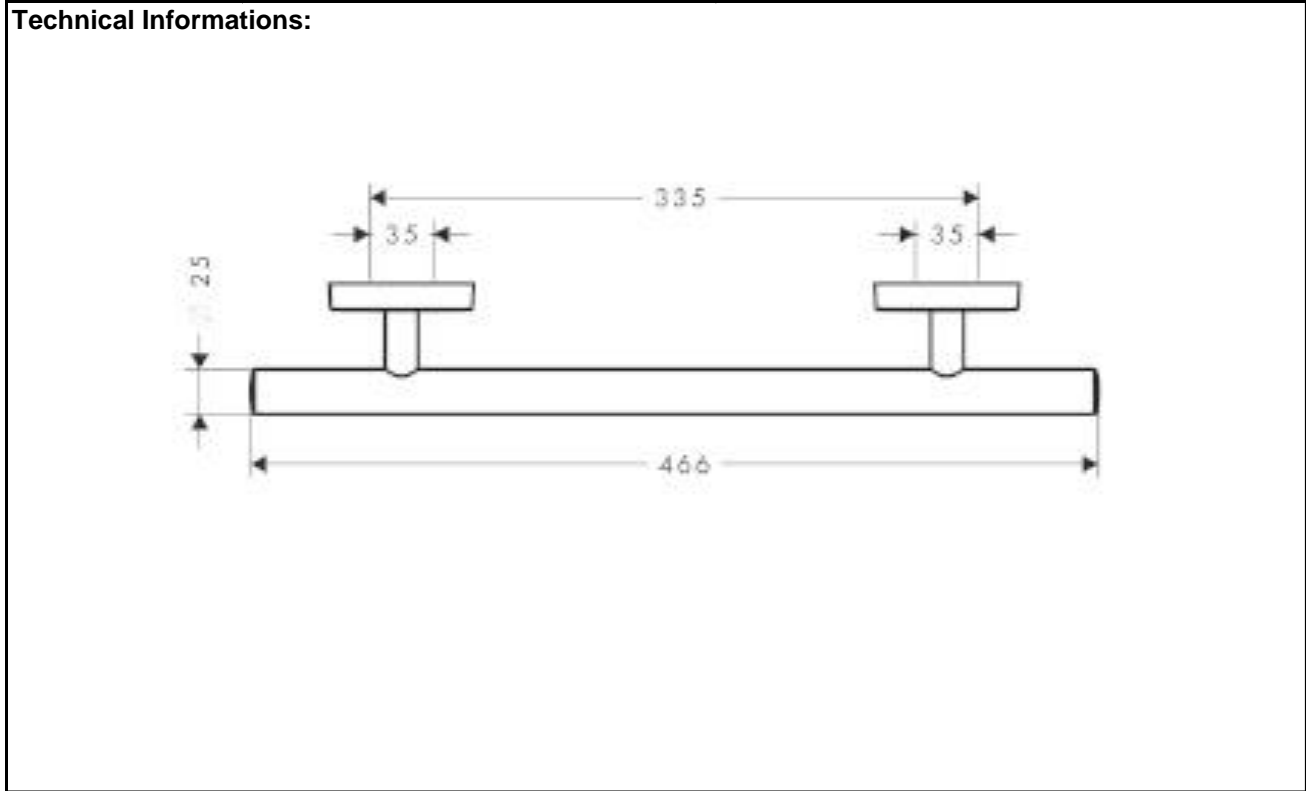

SPECIFICATION SHEET - accessories

BRAND:	hansgrohe	Product Photo: 
ORIGIN:	Germany	
SERIES:	PuraVida	
PRODUCT DESCRIPTION:	Wall mounted Grab bar 466mm	
MODEL No.	41513 000	
FINISH/COLOUR:	Chrome-plated	
DIMENSIONS:	466mm Total Length	
OPTIONAL MATCHING PARTS:		