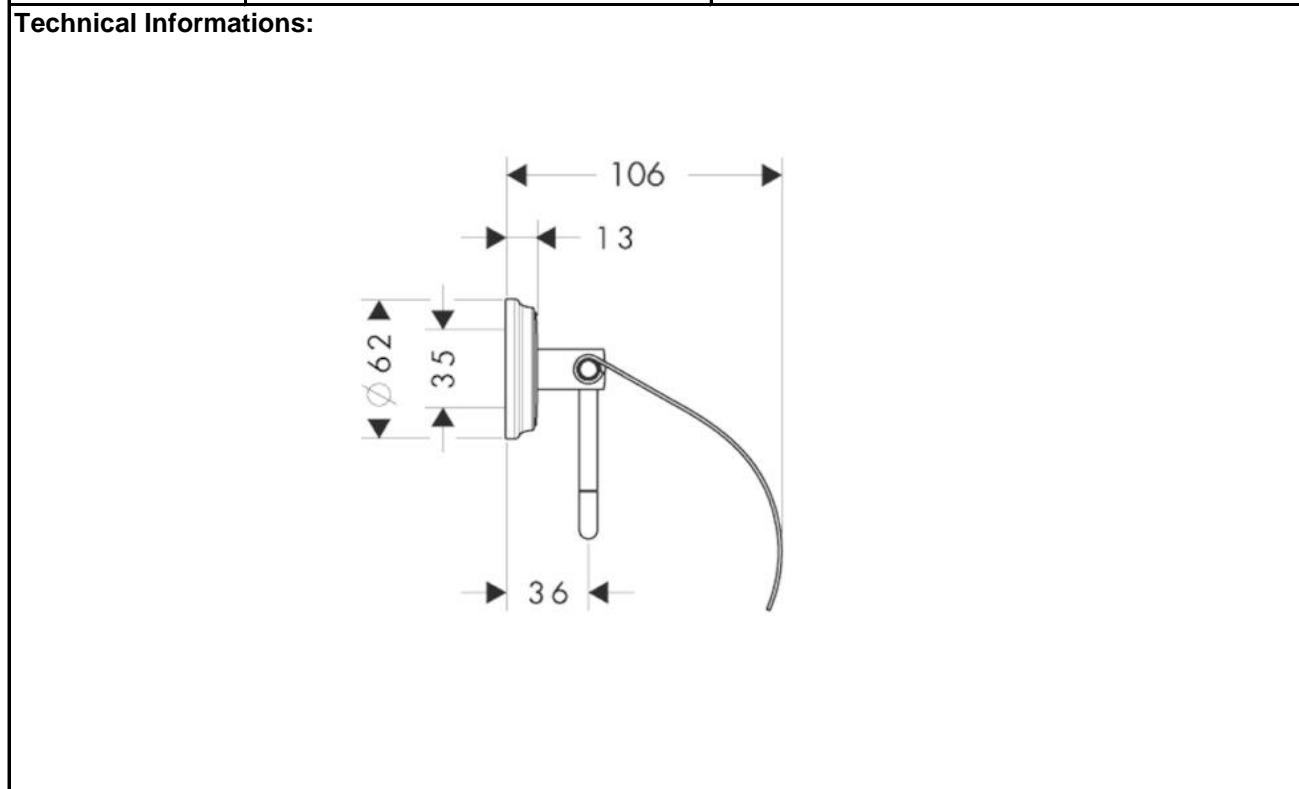

## SPECIFICATION SHEET - accessories

<b>BRAND:</b>	<b>hansgrohe</b>	<b>Product Photo:</b>  
<b>ORIGIN:</b>	Germany	
<b>SERIES:</b>	<b>Logis Classic</b>	
<b>PRODUCT DESCRIPTION:</b>	Roll toilet paper holder with lid	
<b>MODEL No.</b>	41623 000	
<b>FINISH/COLOUR:</b>	Chrome-plated	
<b>DIMENSIONS:</b>	108mm projection	
<b>OPTIONAL MATCHING PARTS:</b>		