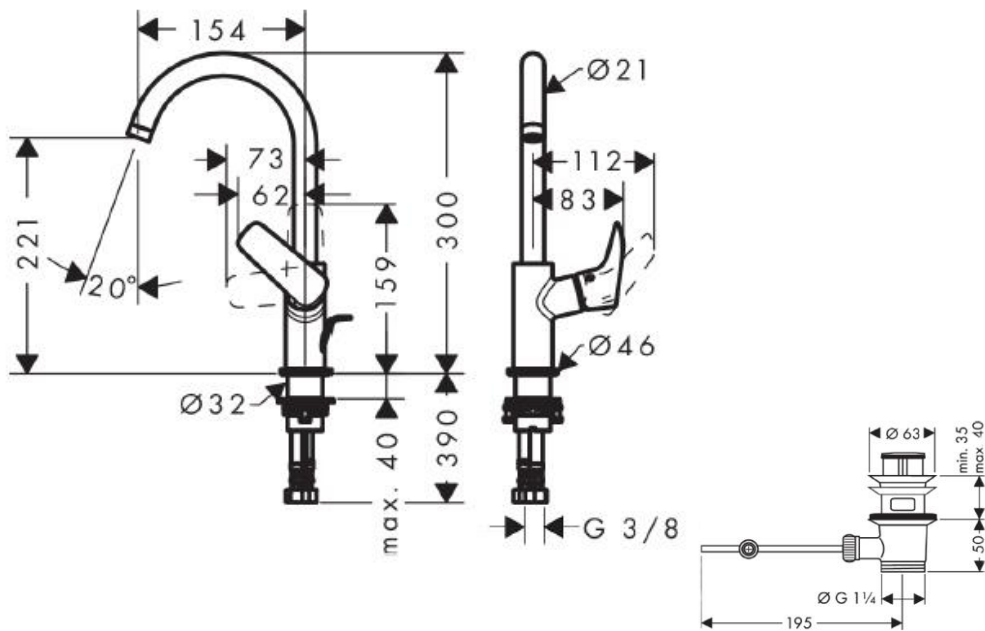

SPECIFICATION SHEET - fittings

BRAND:	hansgrohe	Product Photo:
ORIGIN:	Germany	
SERIES:	Logis	
PRODUCT DESCRIPTION:	Single lever basin mixer 210 • with high swivel C-spout range 120° • with pop-up waste G 1¼" • ComfortZone 210 • normal spray • flow rate: 5 l/min at 3 bars (45 psi) • flow pressure 1~5 bars (15~70 psi)	
MODEL No.	71130 000	
FINISH/COLOUR:	Chrome-plated	
DIMENSIONS:	300mm Height 154mm spout projection	
OPTIONAL MATCHING PARTS:	2x angle valve ½"x10mm (no nuts) 1x basin waste trap 1¼"	

Technical Informations: Suitable for continous flow water heater

REMINDER:	Pipe flushing must be done before faucets are installed. Failure to do so voids the warranty. Do not use cleaners containing abrasive cleansers, ammonia, bleach, acids, waxes, alcohol, solvents or other products not recommended for chrome. All information is for reference only, installation shall always be based on the actual product delivered.