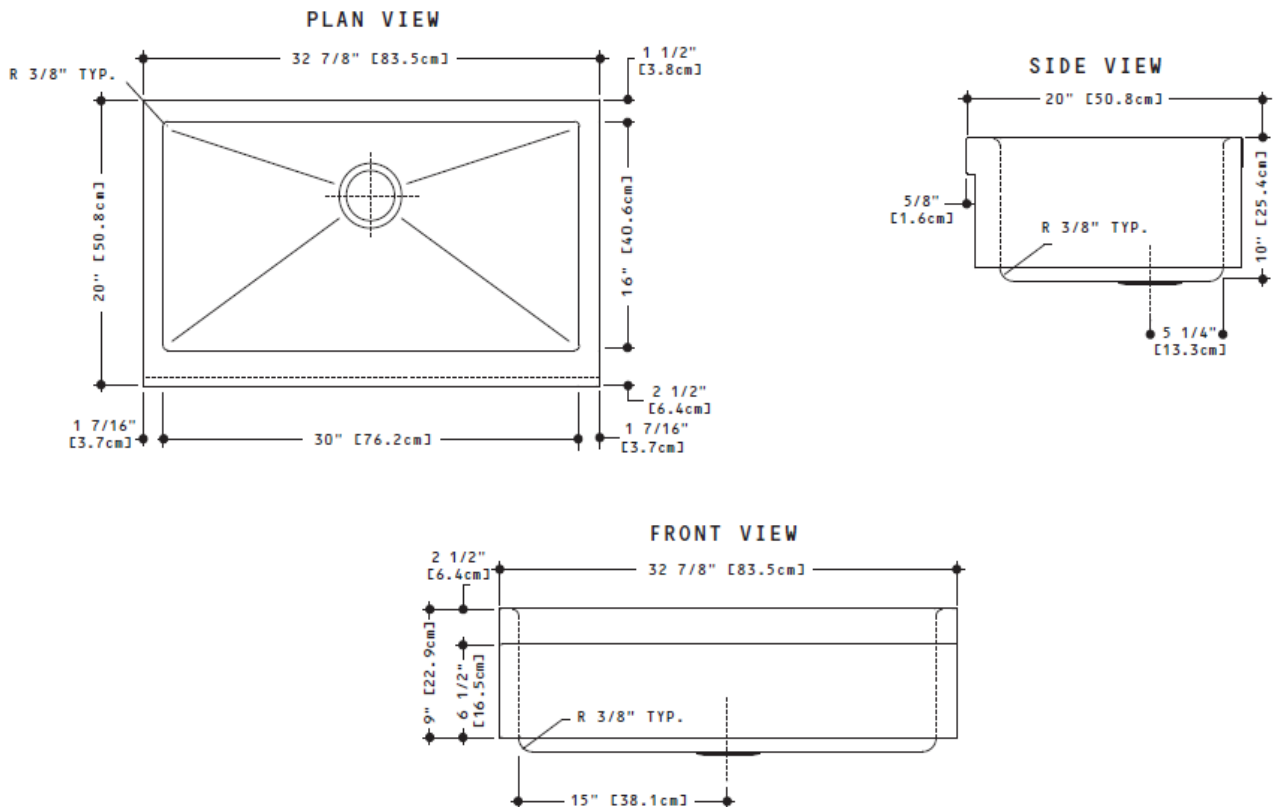

SPECIFICATION SHEET - kitchen sinks

BRAND:		Product Photo:
ORIGIN:	Canada	
SERIES:	FARMHOUSE	
PRODUCT DESCRIPTION:	Single bowl kitchen sink, with: 1 x BGDS30S bottom grid 10mm radius sink with strainer 3 1/2" x1 with linear front aprons Single bowl size: 406mm L x 762mm W	
MODEL No.	KCFS33A/10-10 BG	
FINISH/COLOUR:	Polished Stainless Steel	
DIMENSIONS:	Overall (LxWxH): 508 x 835 x 254mm	
OPTIONAL MATCHING PARTS:		

Technical Informations:

REMINDER:	Do not use cleaners containing abrasive cleansers, ammonia, bleach, acids, waxes, alcohol, solvents or other products not recommended for chrome.
	All information is for reference only, installation shall always be based on the actual product delivered.