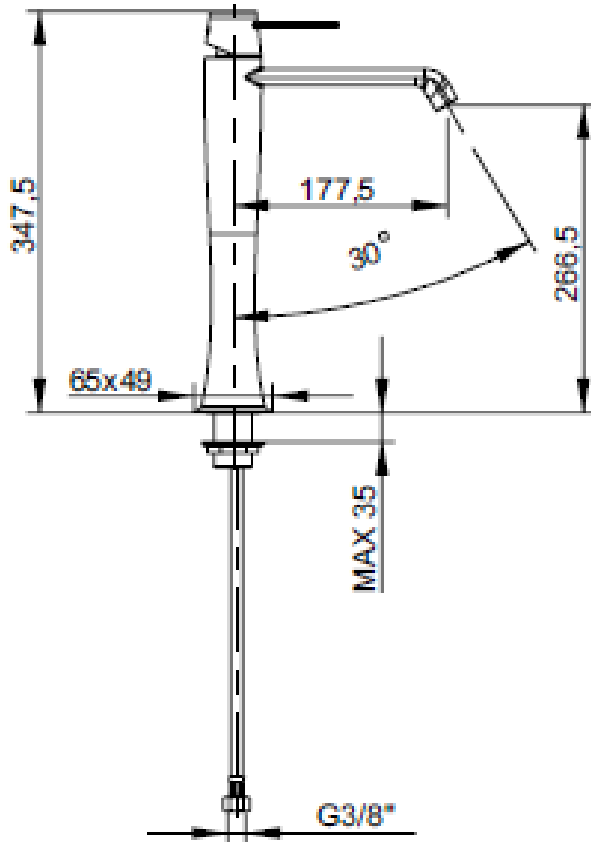

SPECIFICATION SHEET - fittings

BRAND:		Product Photo:
ORIGIN:	Italy	
SERIES:	DELIZIA	
PRODUCT DESCRIPTION:	Single lever basin mixer for washbowl without pop-up waste	
MODEL No.	58065.00	
FINISH/COLOUR:	Chrome plated	
DIMENSIONS:	347.5mm H 177.5mm spout projection	
OPTIONAL MATCHING PARTS:	2x angle valve 1/2"x3/8" (no nuts) 1x basin waste trap 1 1/4" 1x basin waste strainer or pop-up	

Technical Informations:

REMINDER:	Pipe flushing must be done before faucets are installed. Failure to do so voids the warranty. Do not use cleaners containing abrasive cleansers, ammonia, bleach, acids, waxes, alcohol, solvents or other products not recommended for chrome. All information is for reference only, installation shall always be based on the actual product delivered.