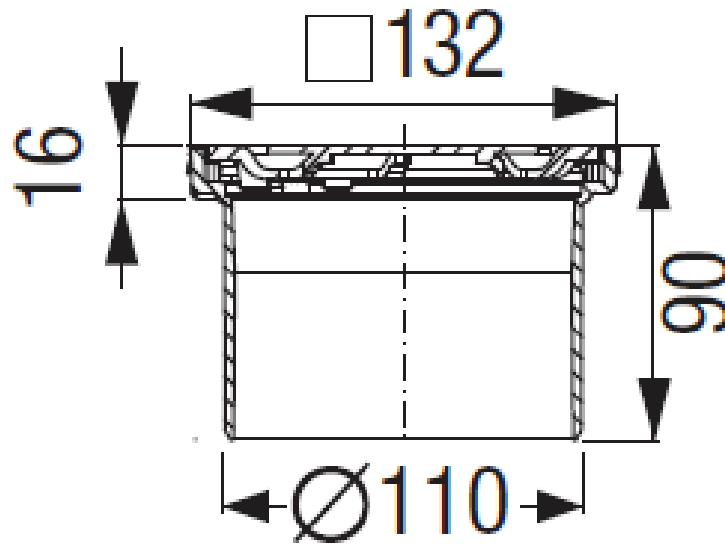

SPECIFICATION SHEET - Plumbing fittings

BRAND:		Product Photo:
ORIGIN:	Germany	
SERIES:	DRAIN SYSTEMS	
PRODUCT DESCRIPTION:	Upper section ABS with stainless steel cover and rim 120mm, 300kg class load with KESSEL Lock & Lift System with sticks design cover	
MODEL No.	27217	
FINISH/COLOUR:	Stainless Steel	
DIMENSIONS:		
OPTIONAL MATCHING PARTS:	40251 drain body	

Technical Informations:

REMINDER:	Pipe flushing must be done before faucets are installed. Failure to do so voids the warranty. Do not use cleaners containing abrasive cleansers, ammonia, bleach, acids, waxes, alcohol, solvents or other products not recommended for chrome. All information is for reference only, installation shall always be based on the actual product delivered.