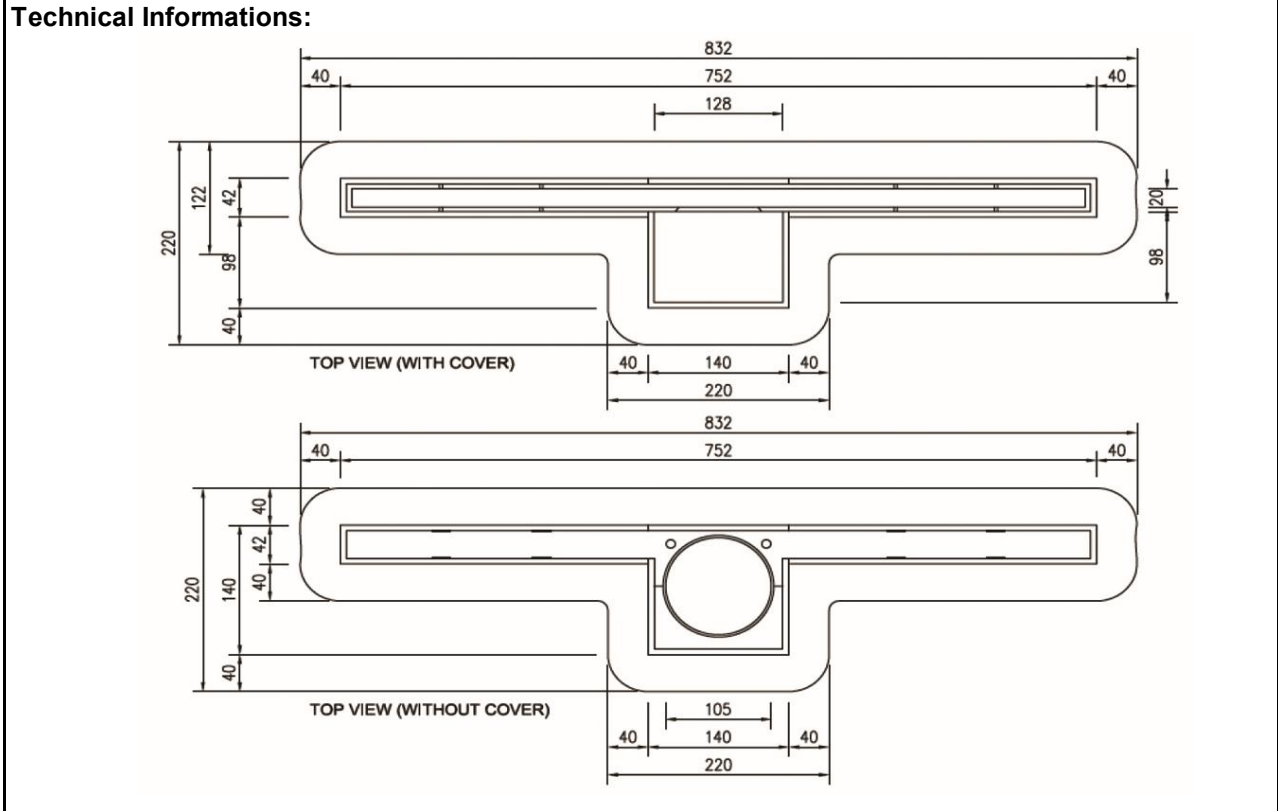

SPECIFICATION SHEET - plumbing fittings

BRAND:		Product Photo:
ORIGIN:	Germany	
SERIES:	DRAIN SYSTEMS	
PRODUCT DESCRIPTION:	LINEARIS BASIC shower channel cover with drain body f50mm lateral outlet stainless steel removable cover channel, channel body and rim in ABS with perimeter flange for waterproof barrier connection installation supports with tileable access cover (lockable)	
MODEL No.	361-507	
FINISH/COLOUR:		
DIMENSIONS:	832mm x 220mm	
OPTIONAL MATCHING PARTS:		