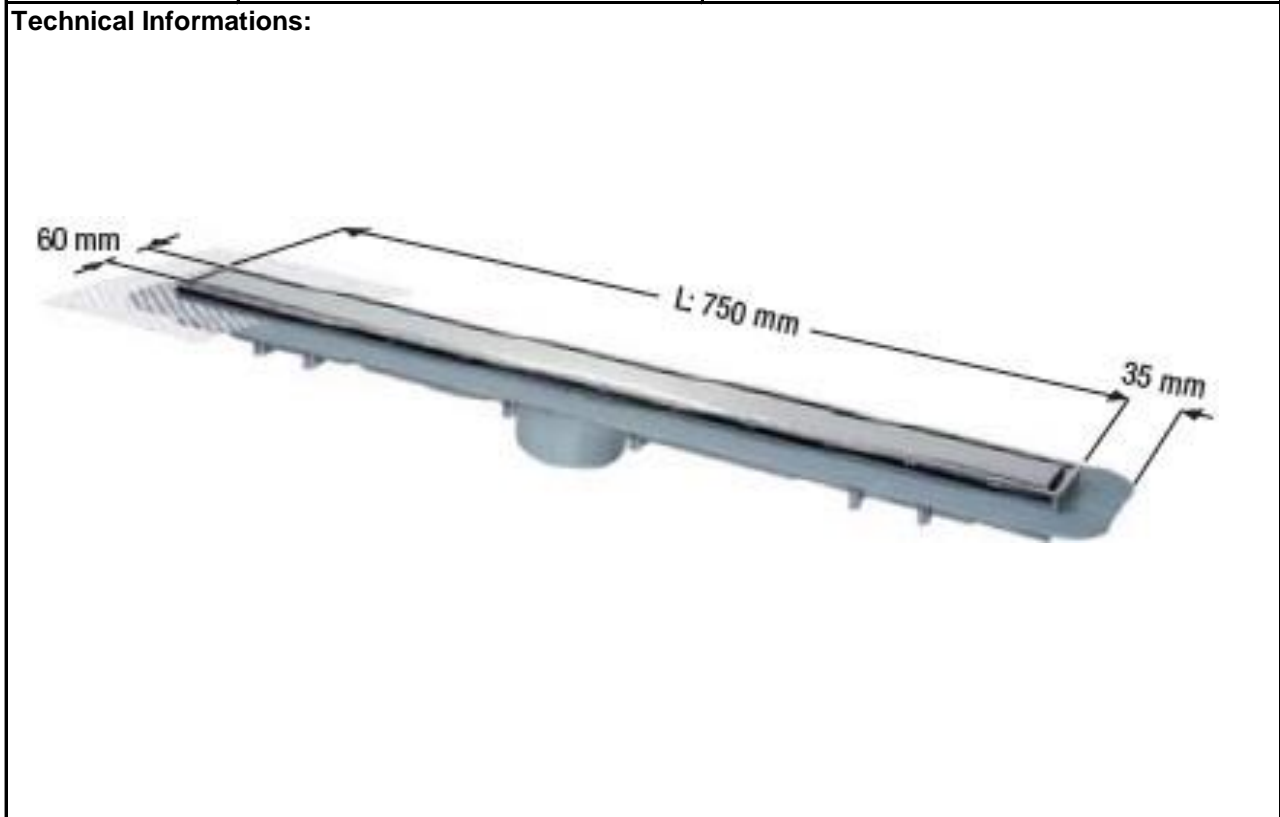

SPECIFICATION SHEET - plumbing fittings

BRAND:		Product Photo: 
ORIGIN:	Germany	
SERIES:	LINEARIS COMPACT	
PRODUCT DESCRIPTION:	KESSEL Linearis Compact Shower Channel Length: 750mm, 304 stainless steel, K3 (300 kg) load class System 100 Outer diameter: 110 mm Outer diameter: 110 mm Integrated water odor trap Flow performance without head: 0.5 liter / sec Flow performance with 10mm head:	
MODEL No.	47808S	
FINISH/COLOUR:		
DIMENSIONS:		
OPTIONAL MATCHING PARTS:		