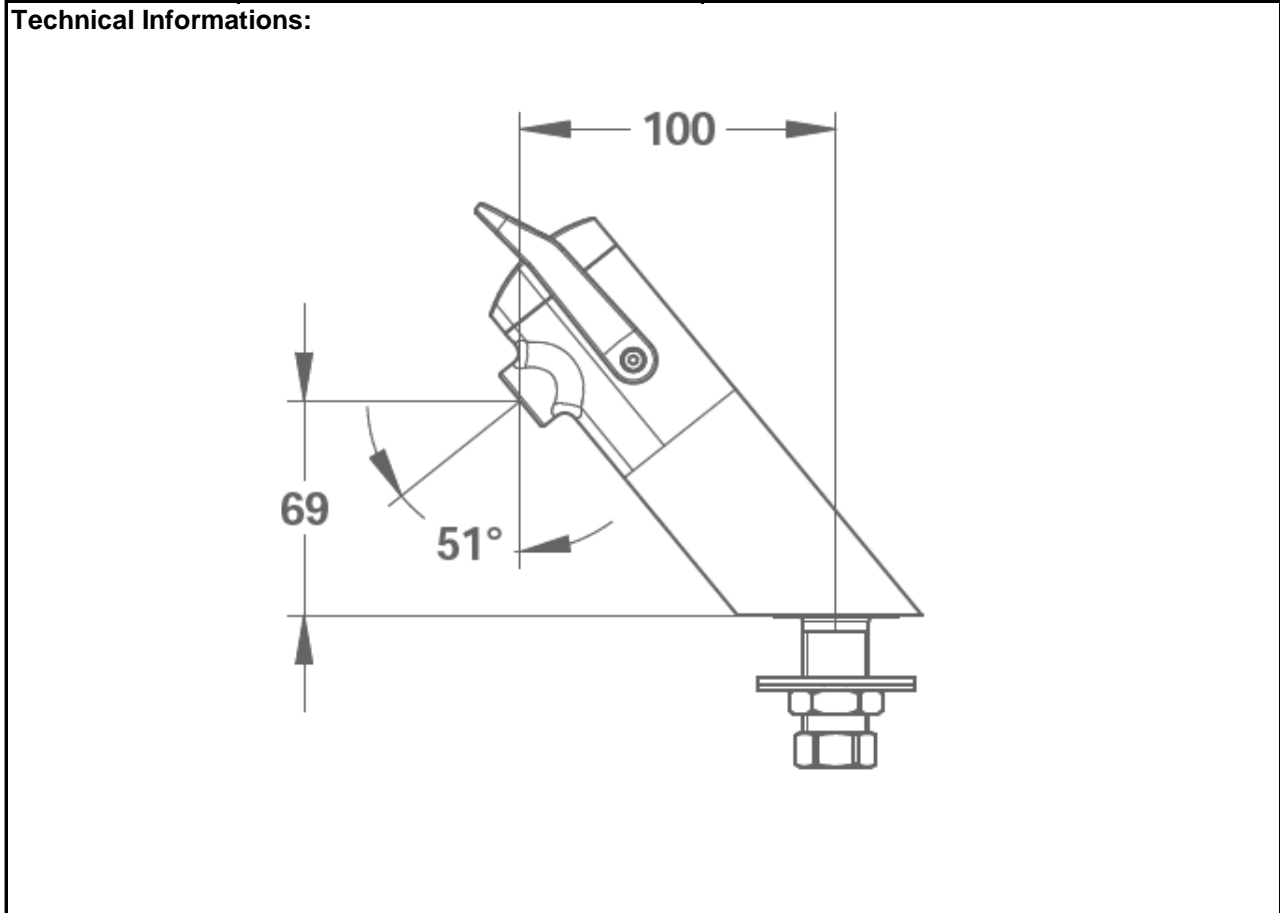

SPECIFICATION SHEET - fittings

BRAND:		Product Photo: 
ORIGIN:	France	
SERIES:	NEO DUO	
PRODUCT DESCRIPTION:	Self-closing Tap 7 seconds flow time 3 lpm @ 3bars ergonomic lever for children, elderly and disabled	
MODEL No.	64705	
FINISH/COLOUR:	Chrome plated	
DIMENSIONS:	100mm spout projection	
OPTIONAL MATCHING PARTS:	1/2"x1/2" flexible supply hose x1 1/2"x1/2" angle valve (no nuts)	