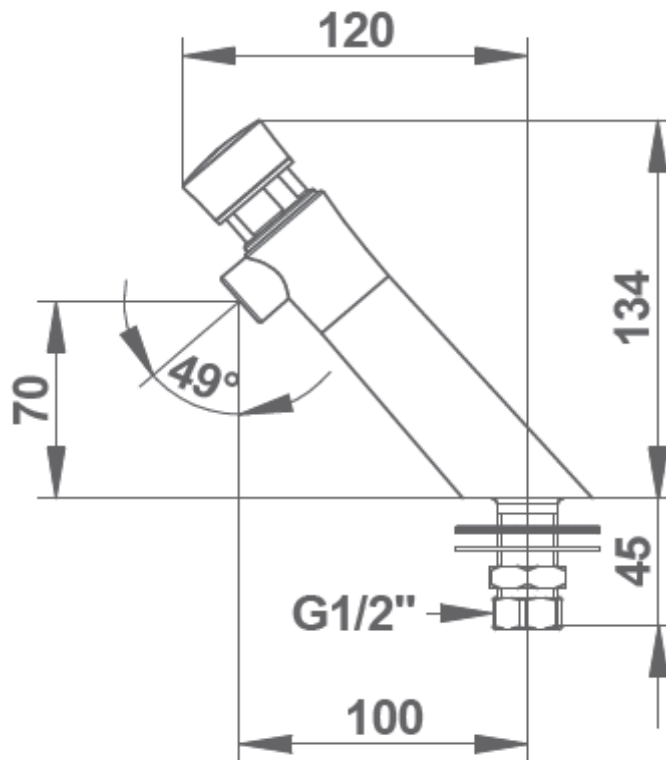

SPECIFICATION SHEET - fittings

BRAND:		Product Photo:
ORIGIN:	France	
SERIES:	NEO	
PRODUCT DESCRIPTION:	Self-closing Tap 7 seconds flow time 3 lpm @ 3bars	
MODEL No.	65005	
FINISH/COLOUR:	Chrome plated	
DIMENSIONS:	134mm H x 120mm L 100mm spout projection	
OPTIONAL MATCHING PARTS:	½"x½" flexible supply hose x1 ½"x½" angle valve (no nuts)	

Technical Informations:

REMINDER:	Pipe flushing must be done before faucets are installed. Failure to do so voids the warranty. Do not use cleaners containing abrasive cleansers, ammonia, bleach, acids, waxes, alcohol, solvents or other products not recommended for chrome. All information is for reference only, installation shall always be based on the actual product delivered.