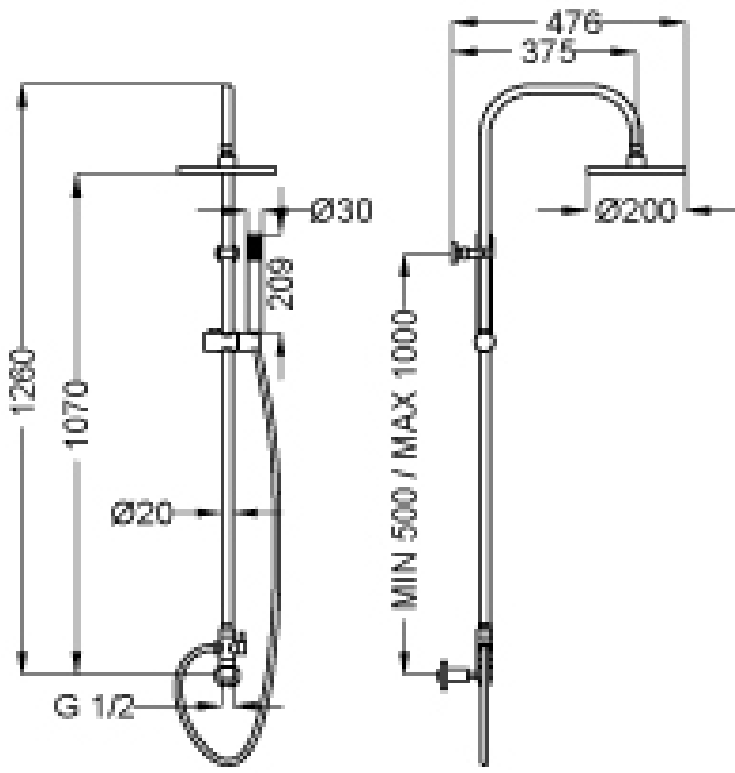

SPECIFICATION SHEET - fittings

BRAND:		Product Photo:
ORIGIN:	Italy	
SERIES:	SHOWER PIPES	
PRODUCT DESCRIPTION:	Shower pipe set with direct connection 1/2", with round overhead shower & handshower set	
MODEL No.	15263	
FINISH/COLOUR:	Chrome	
DIMENSIONS:		
OPTIONAL MATCHING PARTS:	1x exposed shower mixer with top outlet 1/2"	

Technical Informations:

REMINDER:	Pipe flushing must be done before faucets are installed. Failure to do so voids the warranty. Do not use cleaners containing abrasive cleansers, ammonia, bleach, acids, waxes, alcohol, solvents or other products not recommended for chrome. All information is for reference only, installation shall always be based on the actual product delivered.