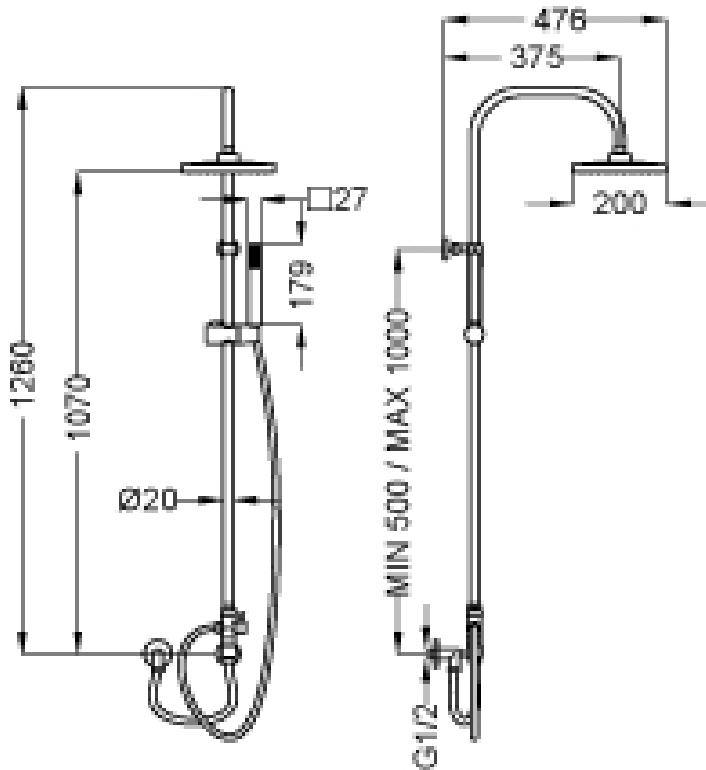

SPECIFICATION SHEET - fittings

BRAND:		Product Photo:
ORIGIN:	Italy	
SERIES:	SHOWER PIPES	
PRODUCT DESCRIPTION:	Shower pipe set, connect type with flexible connecting hose, square overhead shower and handshower	
MODEL No.	15265	
FINISH/COLOUR:	Chrome	
DIMENSIONS:		
OPTIONAL MATCHING PARTS:	1x exposed shower mixer with outlet 1/2"	

Technical Informations:

REMINDER:	Pipe flushing must be done before faucets are installed. Failure to do so voids the warranty. Do not use cleaners containing abrasive cleansers, ammonia, bleach, acids, waxes, alcohol, solvents or other products not recommended for chrome. All information is for reference only, installation shall always be based on the actual product delivered.