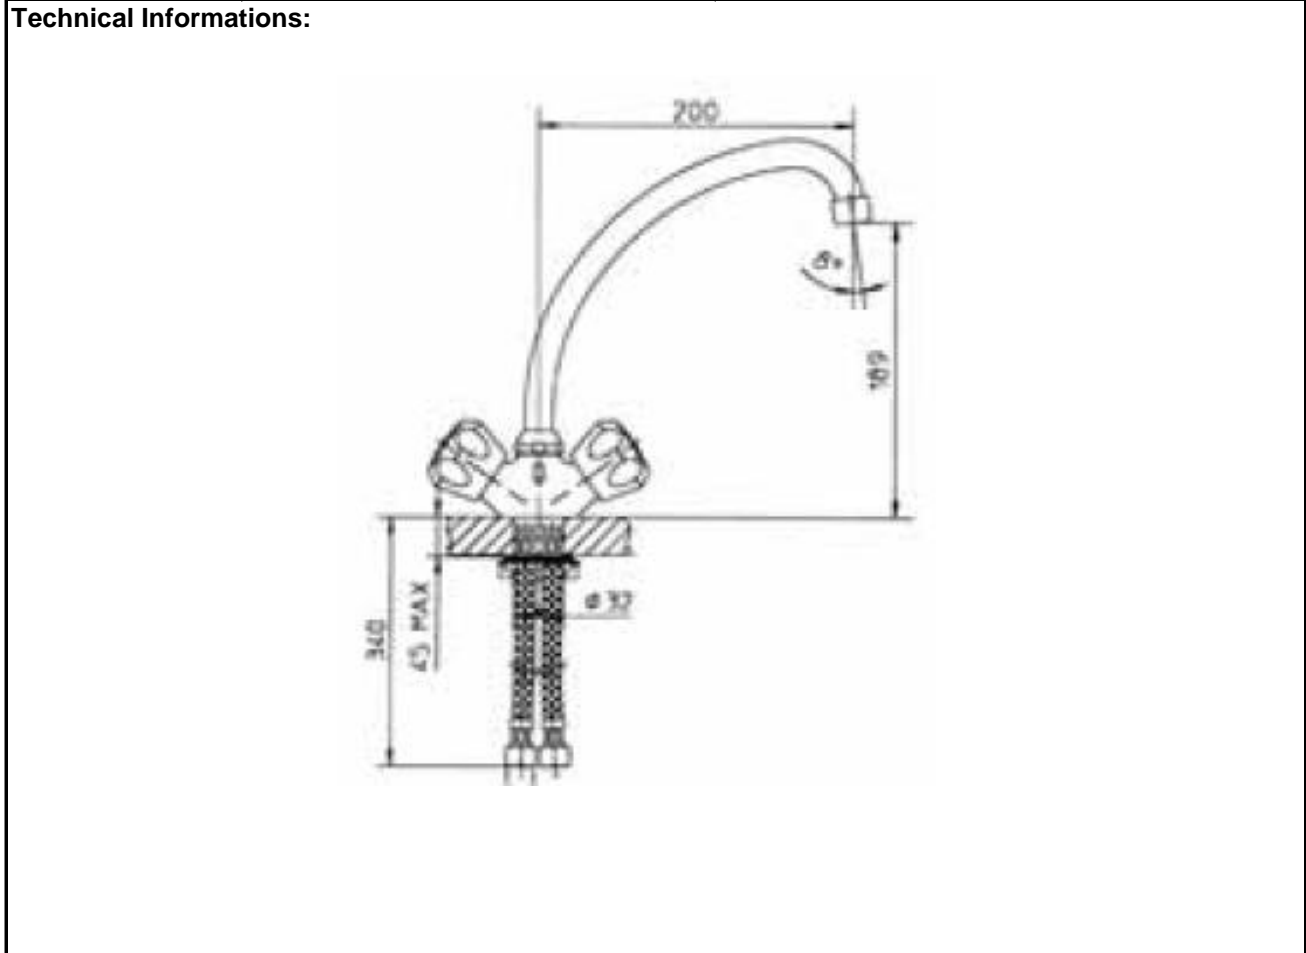

SPECIFICATION SHEET - fittings

BRAND:		Product Photo: 
ORIGIN:	Italy	
SERIES:	IRIS	
PRODUCT DESCRIPTION:	2-handle single hole sink mixer, with 3/8" connection hoses	
MODEL No.	50553	
FINISH/COLOUR:	Chrome	
DIMENSIONS:	200mm spout projection	
OPTIONAL MATCHING PARTS:	2x angle valve 1/2"x3/8" (no nuts)	