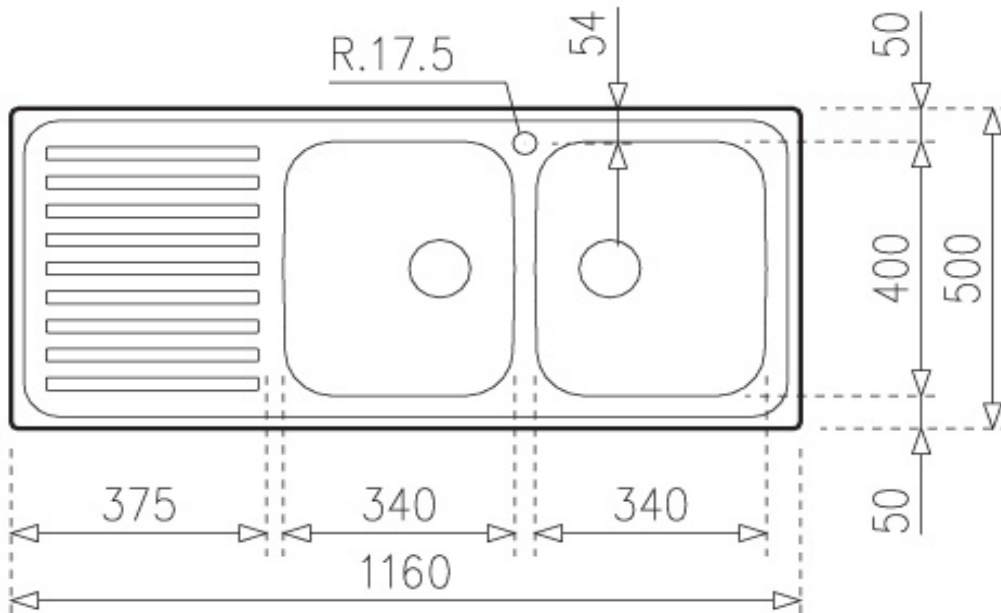

SPECIFICATION SHEET - kitchen sinks

BRAND:		Product Photo:
ORIGIN:	Spain	
SERIES:	Classic	
PRODUCT DESCRIPTION:	Stainless Steel Inset kitchen sink, 1160.500.2B.RD with: double bowl size: 340 x 400 x 193 mm, 340 x 400 x 190 mm single tap hole, right drainboard A1 waste basket stainer 3 1/2"	
MODEL No.	1111.9025	
FINISH/COLOUR:	Polished	
DIMENSIONS:	Overall (wxh): 1160 X 500 mm	
OPTIONAL MATCHING PARTS:	PM2 Double sink bottletrap 1 1/2"	

Technical Informations:

REMINDER:

Do not use cleaners containing abrasive cleansers, ammonia, bleach, acids, waxes, alcohol, solvents or other products not recommended for chrome.

All information is for reference only, installation shall always be based on the actual product delivered.