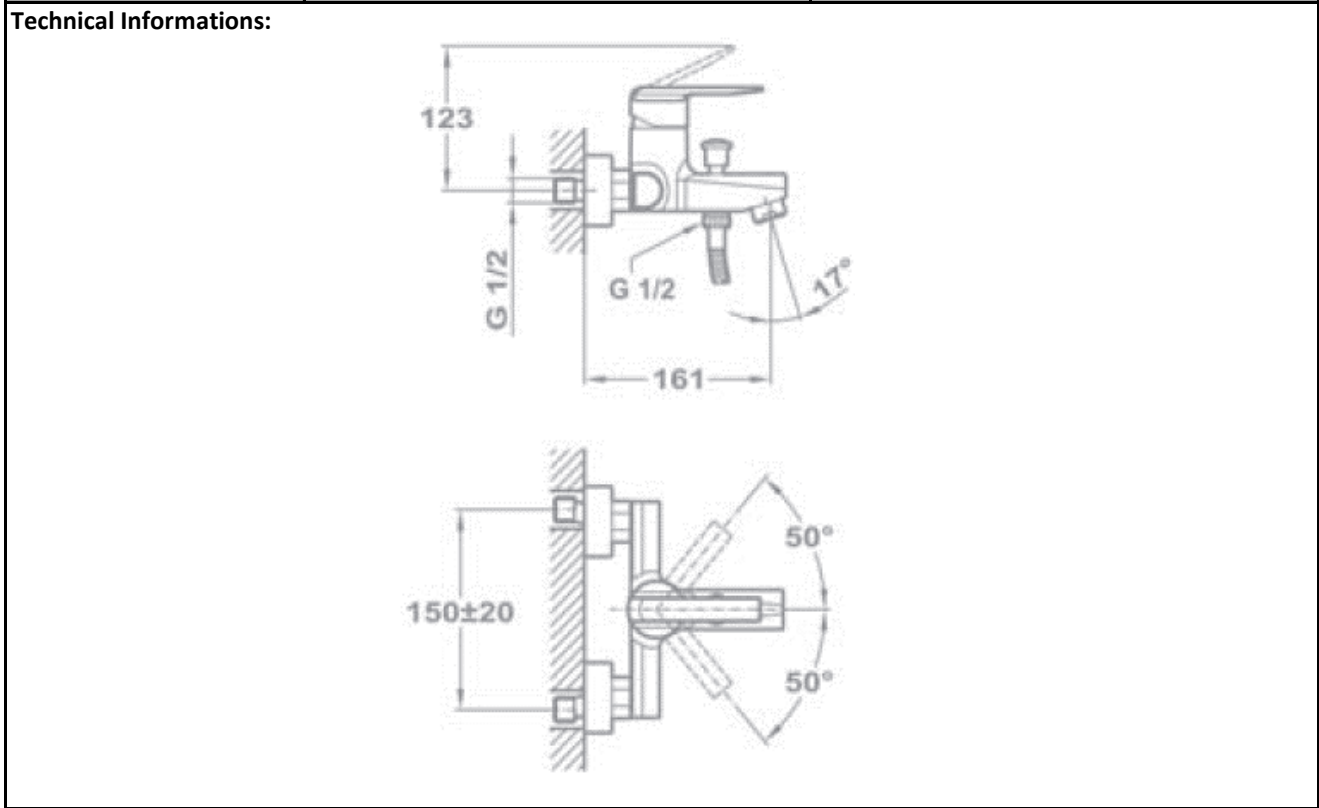

**SPECIFICATION SHEET - sanitary faucets**

<b>BRAND:</b>		<b>Product Photo:</b>  
<b>ORIGIN:</b>	China	
<b>SERIES:</b>	<b>MONT</b>	
<b>PRODUCT DESCRIPTION:</b>	<b>Wall mounted exposed Bath/shower mixer with handshower set</b> with: noise reducers Anti-scale aerator Operation pressure 1~5 bar (14~73 psi)	
<b>MODEL No.</b>	42.122.02	
<b>FINISH/COLOUR:</b>	chrome-plated	
<b>DIMENSIONS:</b>	161mm spout projection	
<b>OPTIONAL MATCHING PARTS:</b>		