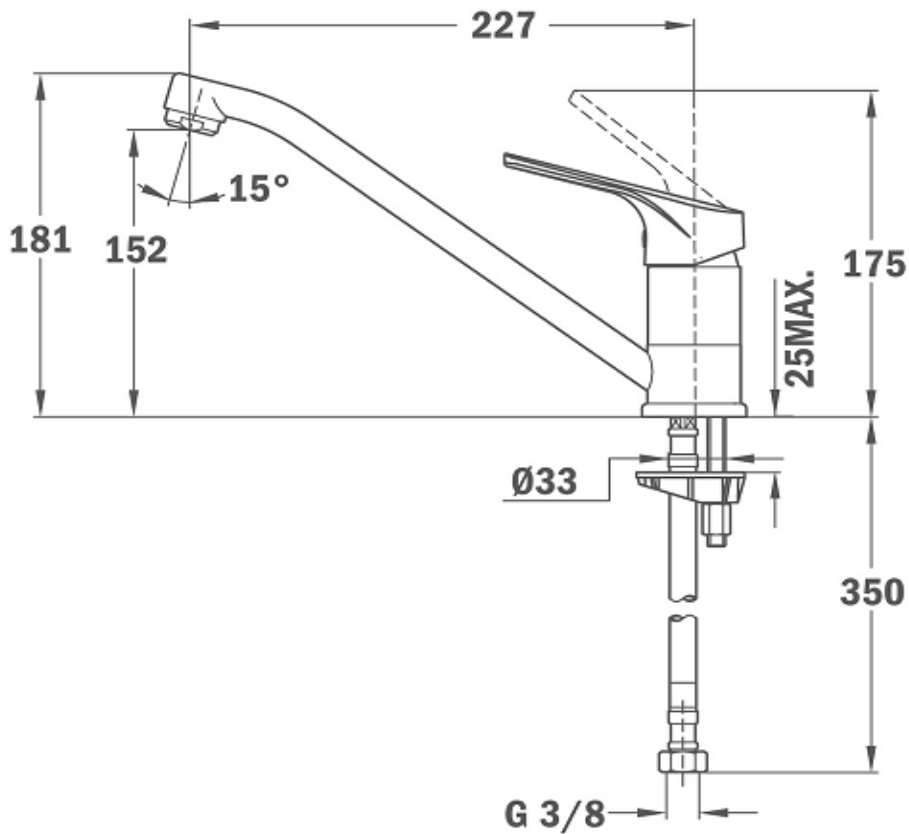

SPECIFICATION SHEET - kitchen/sink mixer

BRAND:		Product Photo:
ORIGIN:	China	
SERIES:	MT PLUS	
PRODUCT DESCRIPTION:	Single lever kitchen/sink mixer, with: Swivel spout Anti-scale aerator	
MODEL No.	46.913.0200	
FINISH/COLOUR:	Chrome-plated	
DIMENSIONS:		
OPTIONAL MATCHING PARTS:	2x angle valve 1/2"x3/8"	

Technical Informations:

REMINDER:	Pipe flushing must be done before faucets are installed. Failure to do so voids the warranty.
	Do not use cleaners containing abrasive cleansers, ammonia, bleach, acids, waxes, alcohol, solvents or other products not recommended for chrome.
	All information is for reference only, installation shall always be based on the actual product delivered.