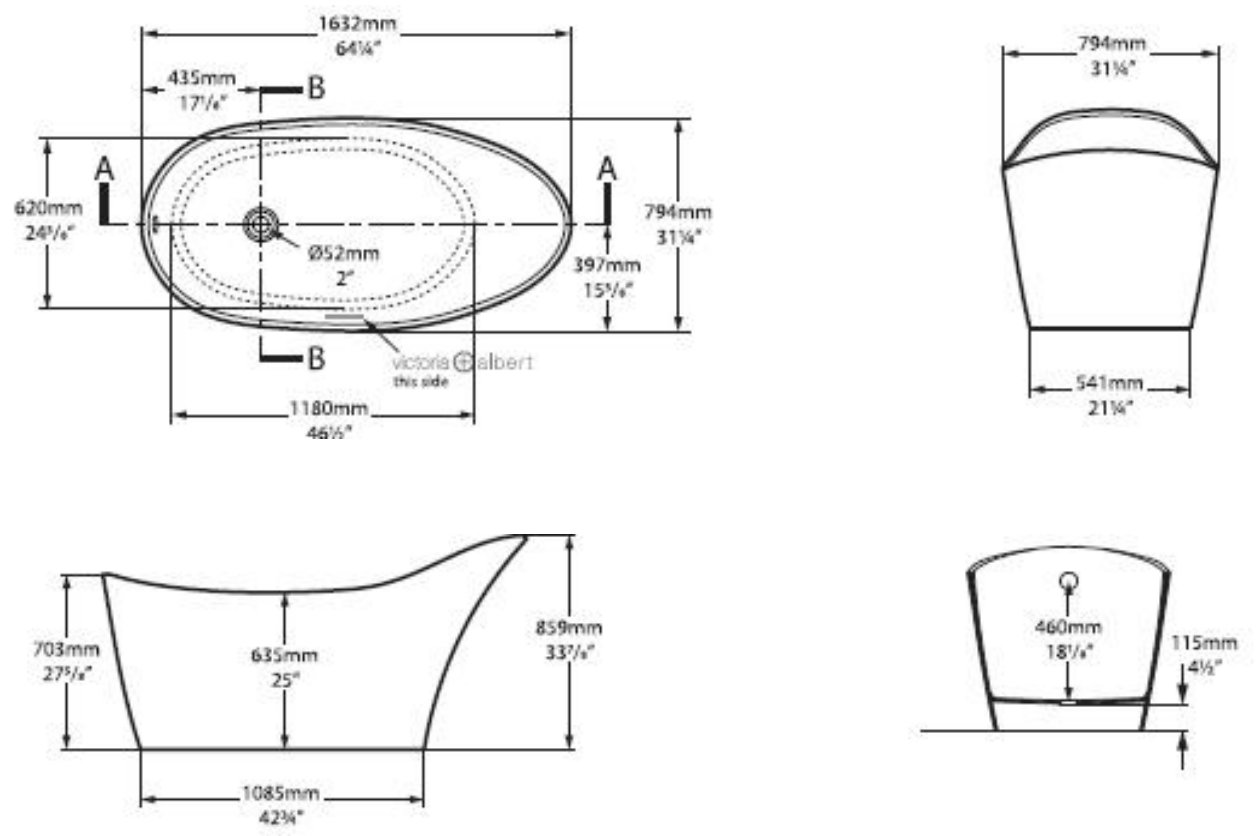

SPECIFICATION SHEET - bathtubs

BRAND:	victoria ⊕ albert®	Product Photo:
ORIGIN:	South Africa	
SERIES:	AMALFI	
PRODUCT DESCRIPTION:	Contemporary Slipper Bath made from Quarrycast harder and more durable than acrylic easy clean high gloss finish	
MODEL No.	AML-N-SW	
FINISH/COLOUR:	Quarrycast White SW	
DIMENSIONS:	1632 L x 794 W x 859 H.mm	
OPTIONAL MATCHING PARTS:	K40PCEU Bathtub drain with water trap Flexible waste connecting hose	

Technical Informations:

REMINDER: Pipe flushing must be done before faucets are installed. Failure to do so voids the warranty.
Do not use cleaners containing abrasive cleansers, ammonia, bleach, acids, waxes, alcohol, solvents or other products not recommended for chrome.
All information is for reference only, installation shall always be based on the actual product delivered.